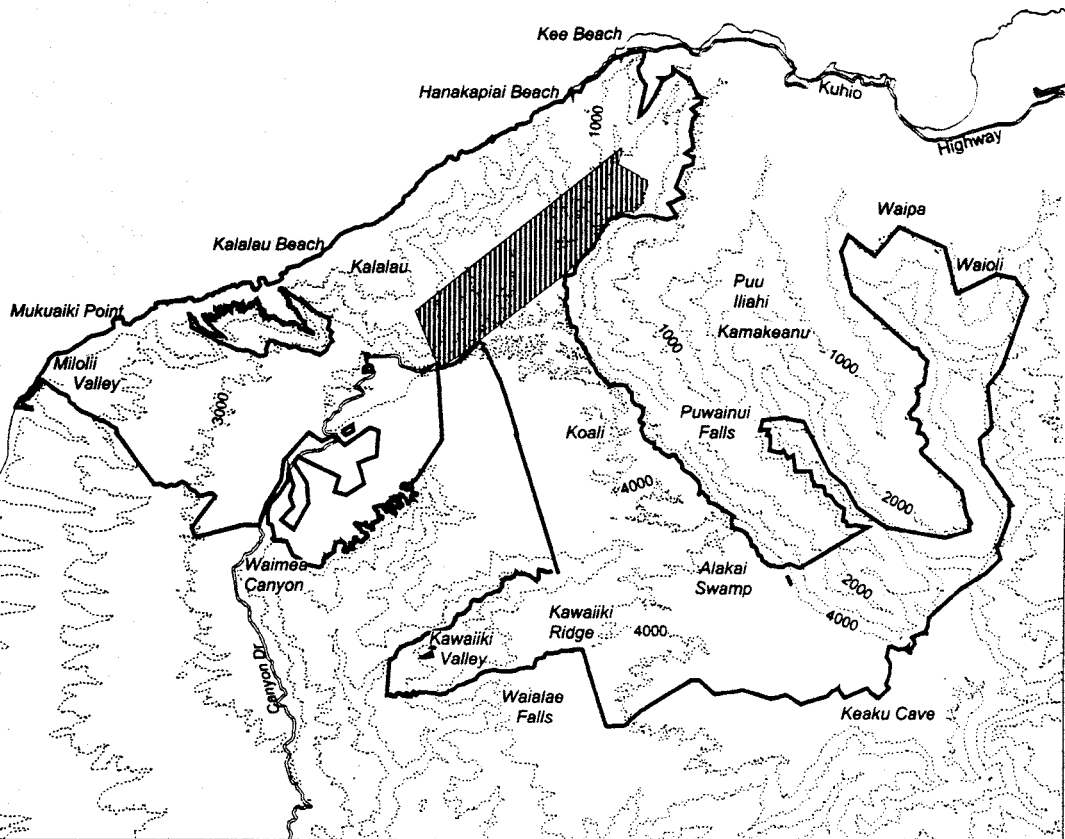

Map 55 Unit 11 - *Adenophorus periens* - d

 Critical Habitat Unit 11

 Critical Habitat for
Adenophorus periens - d

 Elevation (1,000-ft. contours)

 Major Road

 Coastline

0 1 2 Miles

0 1 2 Kilometers