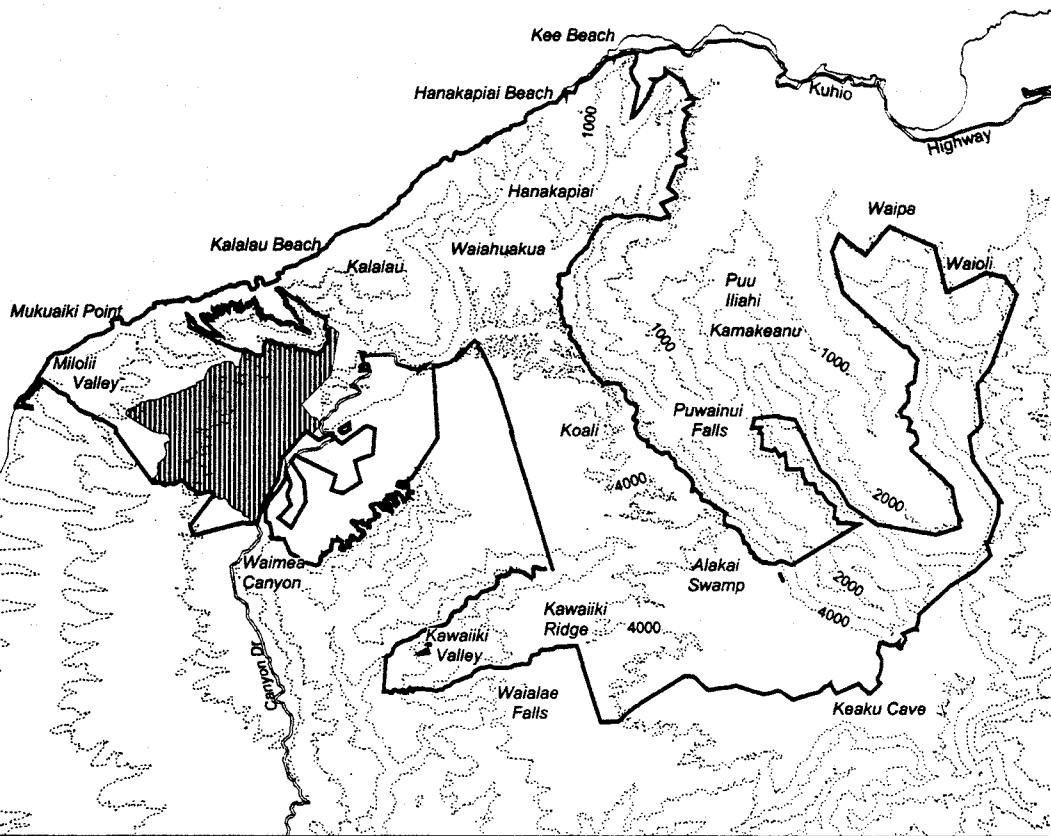

Map 70 Unit 11 - *Chamaesyce halemanui* - c

-  Critical Habitat Unit 11
-  Critical Habitat for *Chamaesyce halemanui* - c
-  Elevation (1,000-ft. contours)
-  Major Road
-  Coastline

0 1 2 Miles

0 1 2 Kilometers