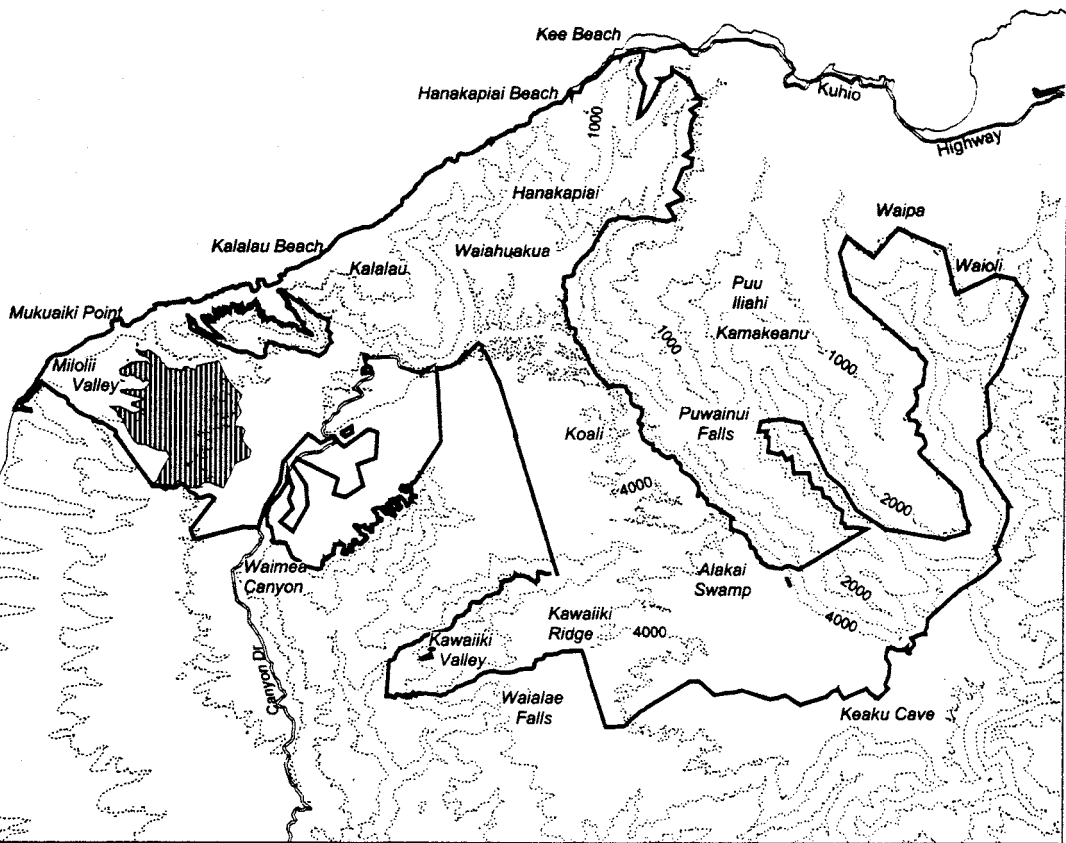

Map 71 Unit 11 - *Ctenitis sqamigera - a*

 Critical Habitat Unit 11

 Critical Habitat for *Ctenitis sqamigera - a*

 Elevation (1,000-ft. contours)

 Major Road

 Coastline

0 1 2 Miles

0 1 2 Kilometers