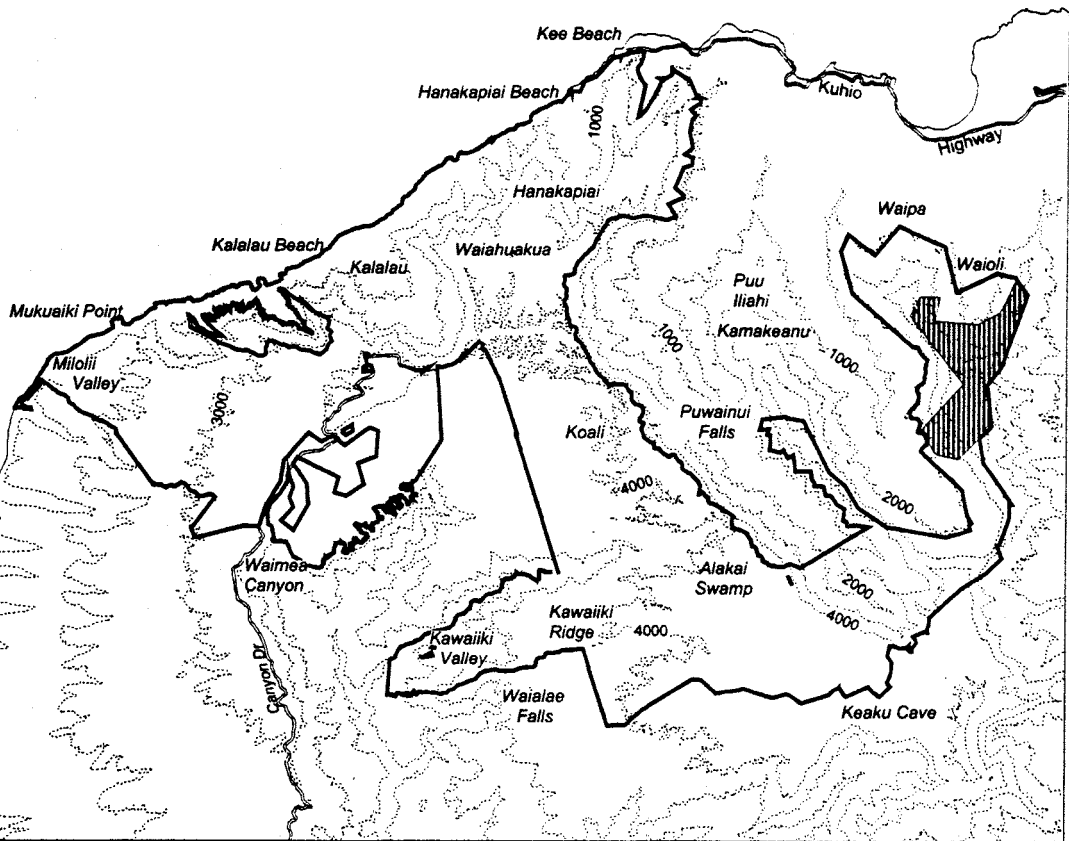

Map 72 Unit 11 - *Cyanea recta - c*

 Critical Habitat Unit 11

 Critical Habitat for *Cyanea recta - c*

 Elevation (1,000-ft. contours)

 Major Road

 Coastline

0 1 2 Miles

0 1 2 Kilometers