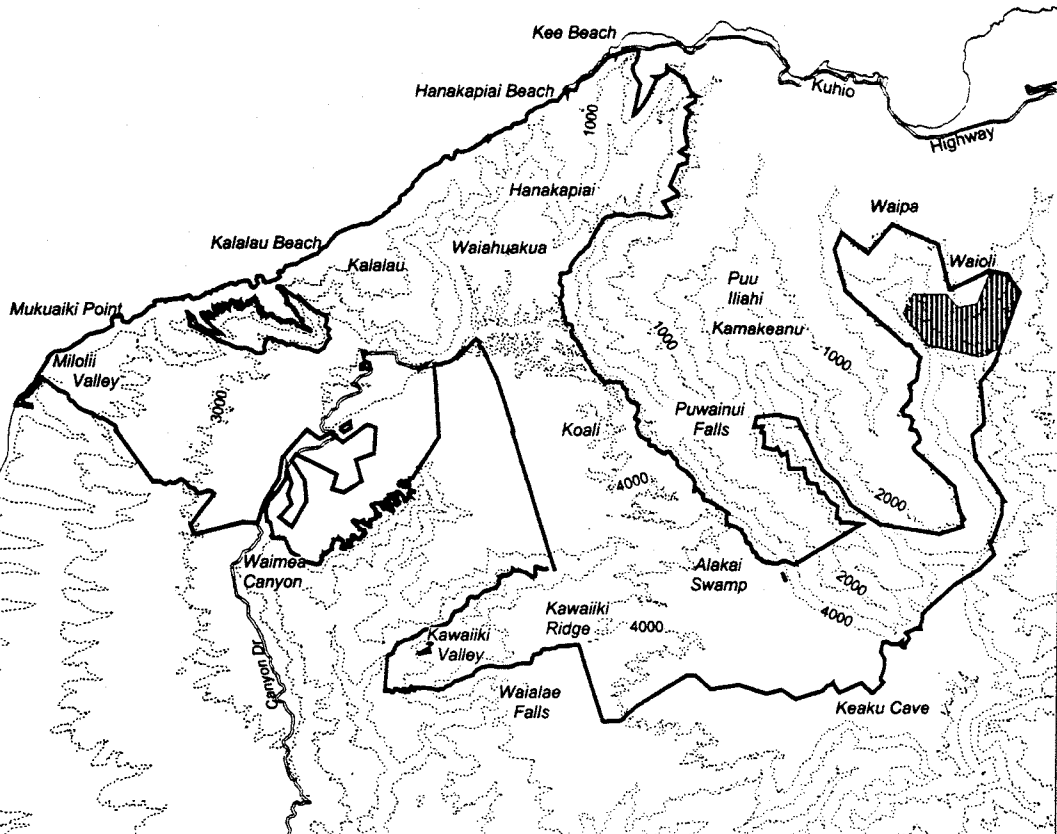

Map 74 Unit 11 - *Cyanea remyi - c*

-  Critical Habitat Unit 11
-  Critical Habitat for *Cyanea remyi - c*
-  Elevation (1,000-ft. contours)
-  Major Road
-  Coastline

0 1 2 Miles

0 1 2 Kilometers