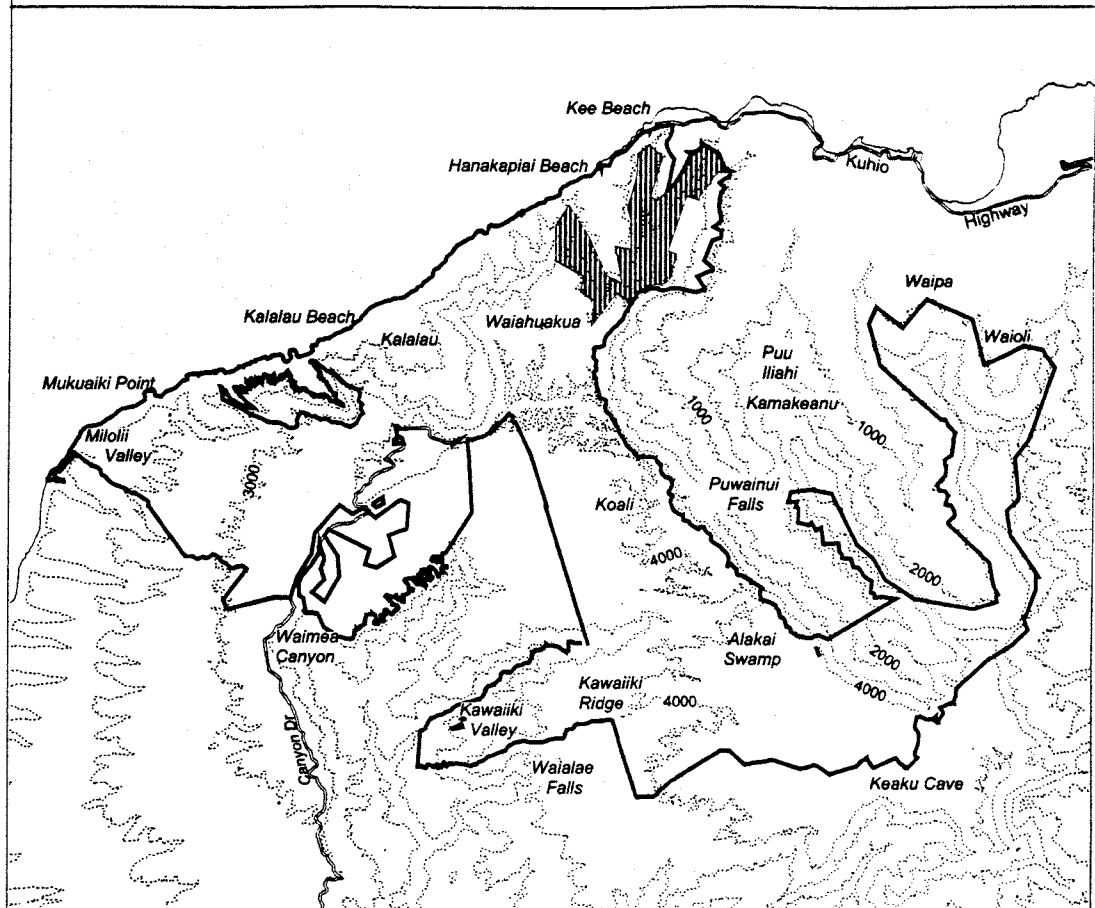

Map 75 Unit 11 - *Cyanea remyi - d*

Critical Habitat Unit 11

Critical Habitat for
Cyanea remyi - d

Elevation (1,000-ft. contours)

Major Road

Coastline

0 1 2 Miles

0 1 2 Kilometers