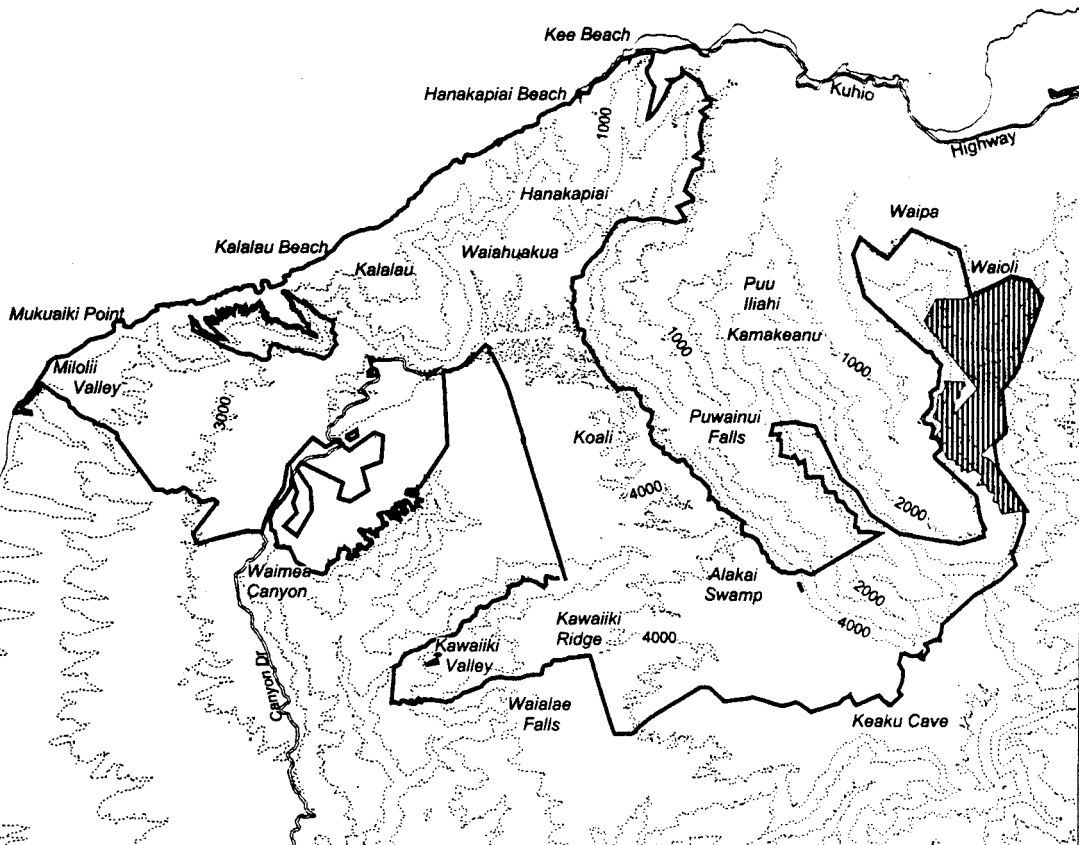

Map 77 Unit 11 - *Cyrtandra cyaneoides* - b

Critical Habitat Unit 11

Critical Habitat for
Cyrtandra cyaneoides - b

Elevation (1,000-ft. contours)

Major Road

Coastline

0 1 2 Miles

0 1 2 Kilometers