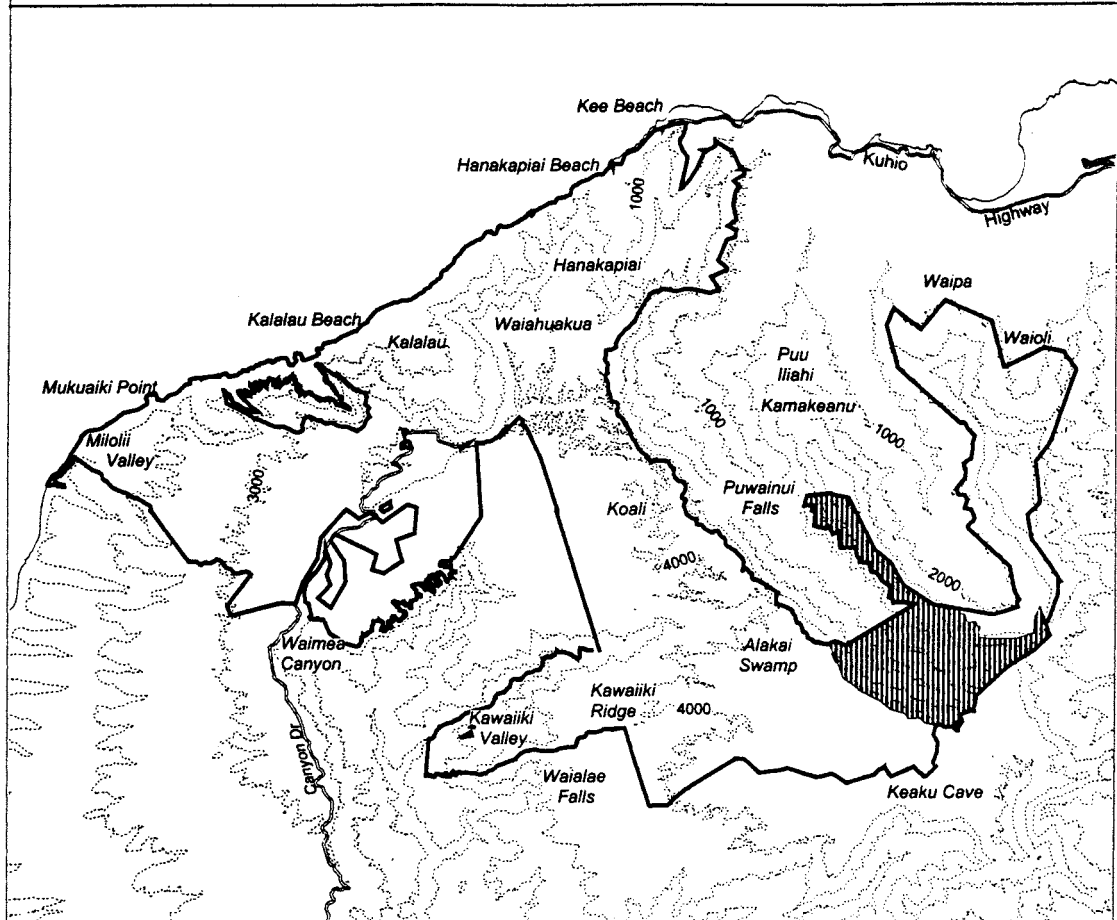

# Map 78 Unit 11 - *Cyrtandra cyaneoides* - c

-  Critical Habitat Unit 11
-  Critical Habitat for *Cyrtandra cyaneoides* - c
-  Elevation (1,000-ft. contours)
-  Major Road
-  Coastline

0 1 2 Miles

0 1 2 Kilometers