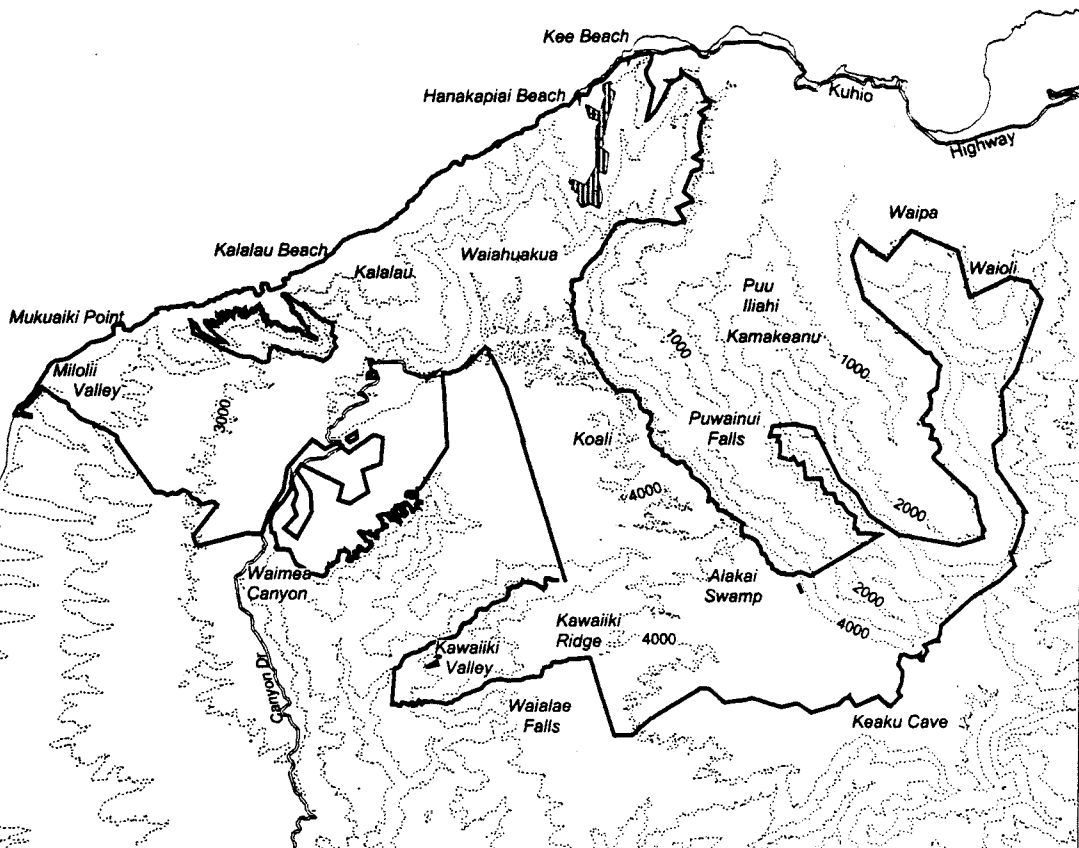

Map 82 Unit 11 - *Delissea rhytidosperra* - c

Critical Habitat Unit 11

Critical Habitat for
Delissea rhytidosperra - c

Elevation (1,000-ft. contours)

Major Road

Coastline

0 1 2 Miles

0 1 2 Kilometers