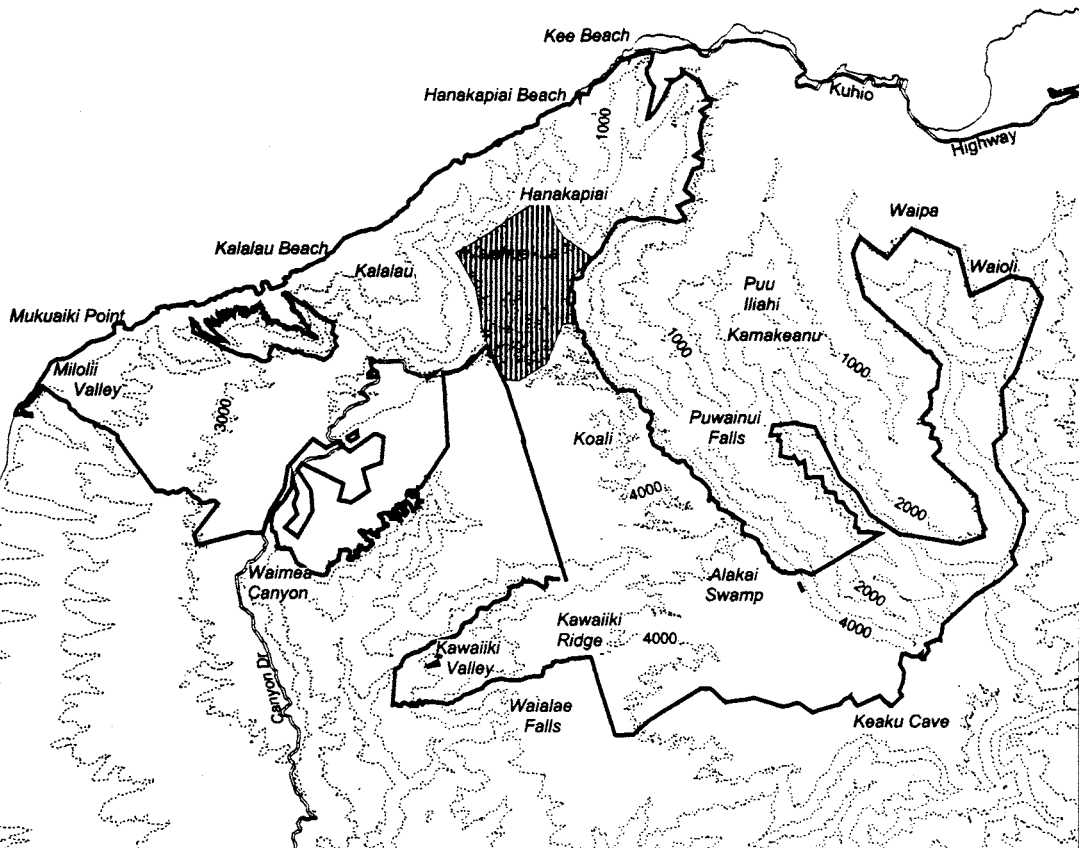

Map 83 Unit 11 - *Delissea rivularis* - a

-  Critical Habitat Unit 11
-  Critical Habitat for *Delissea rivularis* - a
-  Elevation (1,000-ft. contours)
-  Major Road
-  Coastline

0 1 2 Miles

0 1 2 Kilometers