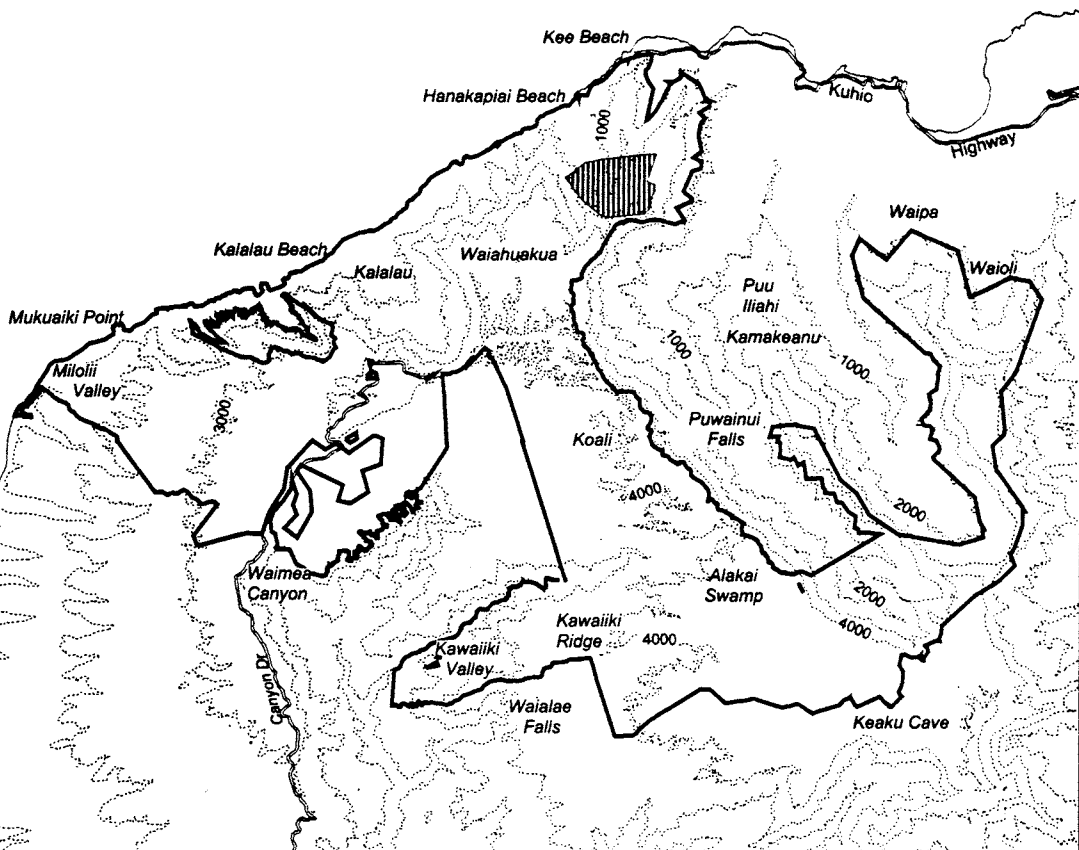

Map 84 Unit 11 - *Delissea undulata* - a

 Critical Habitat Unit 11

 Critical Habitat for *Delissea undulata* - a

 Elevation (1,000-ft. contours)

 Major Road

 Coastline

0 1 2 Miles

0 1 2 Kilometers