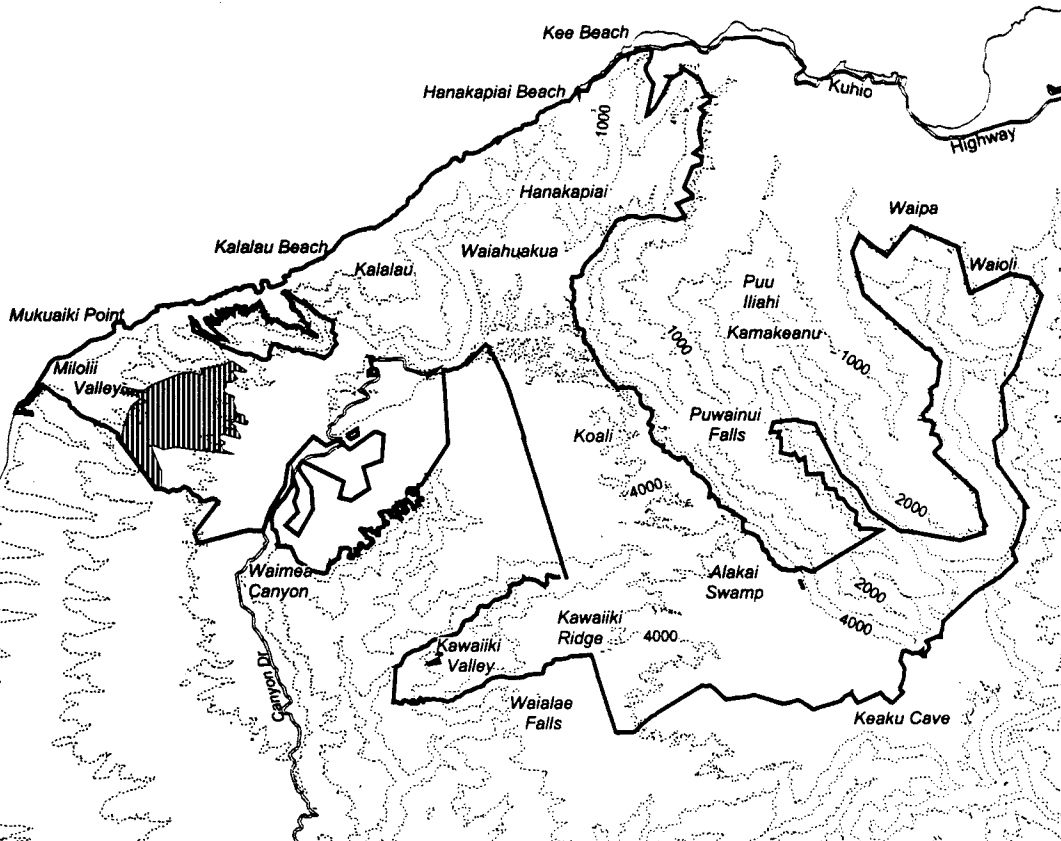

Map 85 Unit 11 - *Delissea undulata* - b

 Critical Habitat Unit 11

 Critical Habitat for *Delissea undulata* - b

 Elevation (1,000-ft. contours)

 Major Road

 Coastline

0 1 2 Miles

0 1 2 Kilometers
