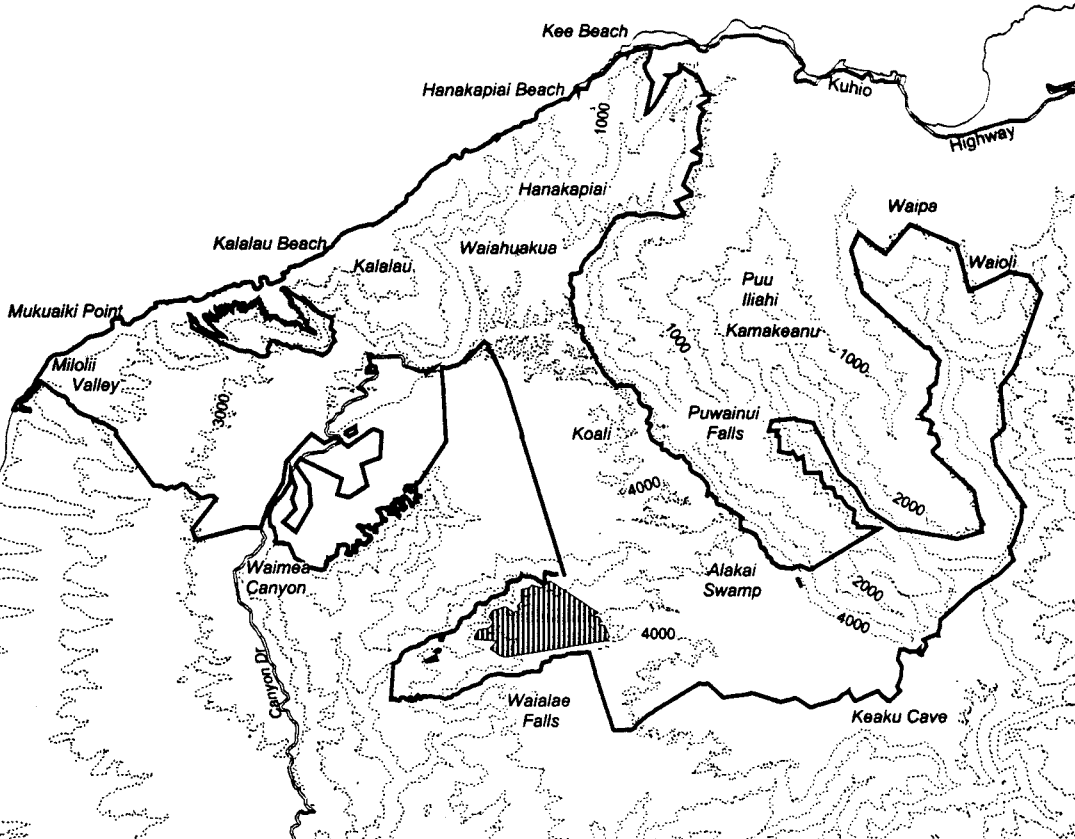

Map 86 Unit 11 - *Diellia erecta - a*

 Critical Habitat Unit 11

 Critical Habitat for *Diellia erecta - a*

 Elevation (1,000-ft. contours)

 Major Road

 Coastline

0 1 2 Miles

0 1 2 Kilometers