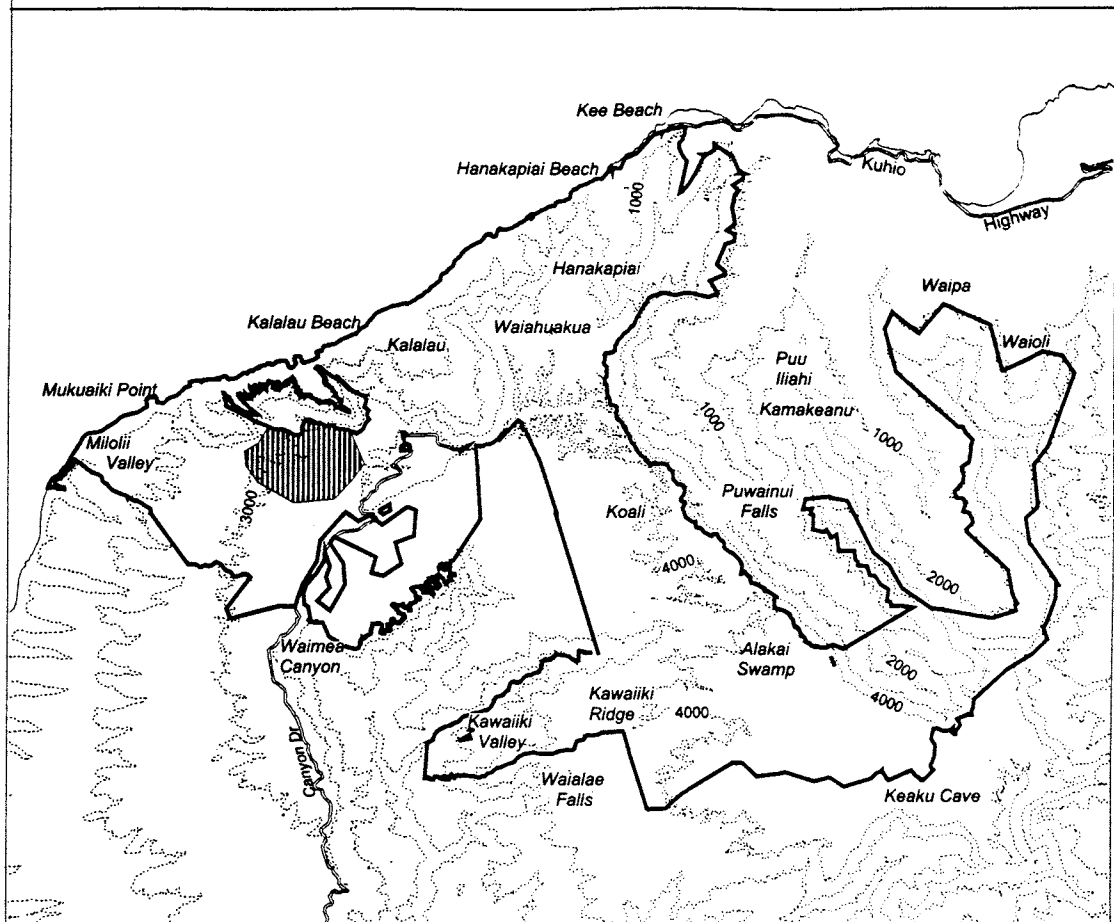

Map 89 Unit 11 - *Diplazium molokaiense* - a

 Critical Habitat Unit 11

 Critical Habitat for  
*Diplazium molokaiense* - a

 Elevation (1,000-ft. contours)

 Major Road

 Coastline

0 1 2 Miles

0 1 2 Kilometers