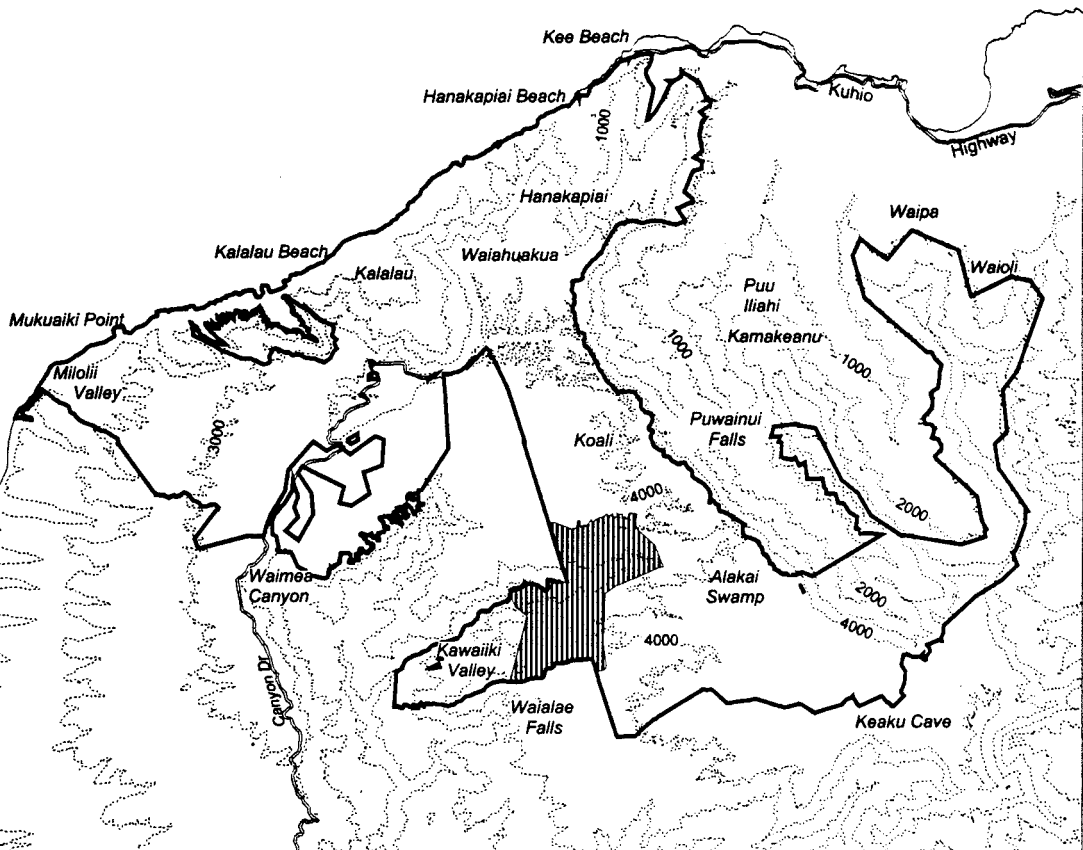

Map 92 Unit 11 - *Dubautia latifolia* - c

 Critical Habitat Unit 11

 Critical Habitat for
Dubautia latifolia - c

 Elevation (1,000-ft. contours)

 Major Road

 Coastline

0 1 2 Miles

0 1 2 Kilometers