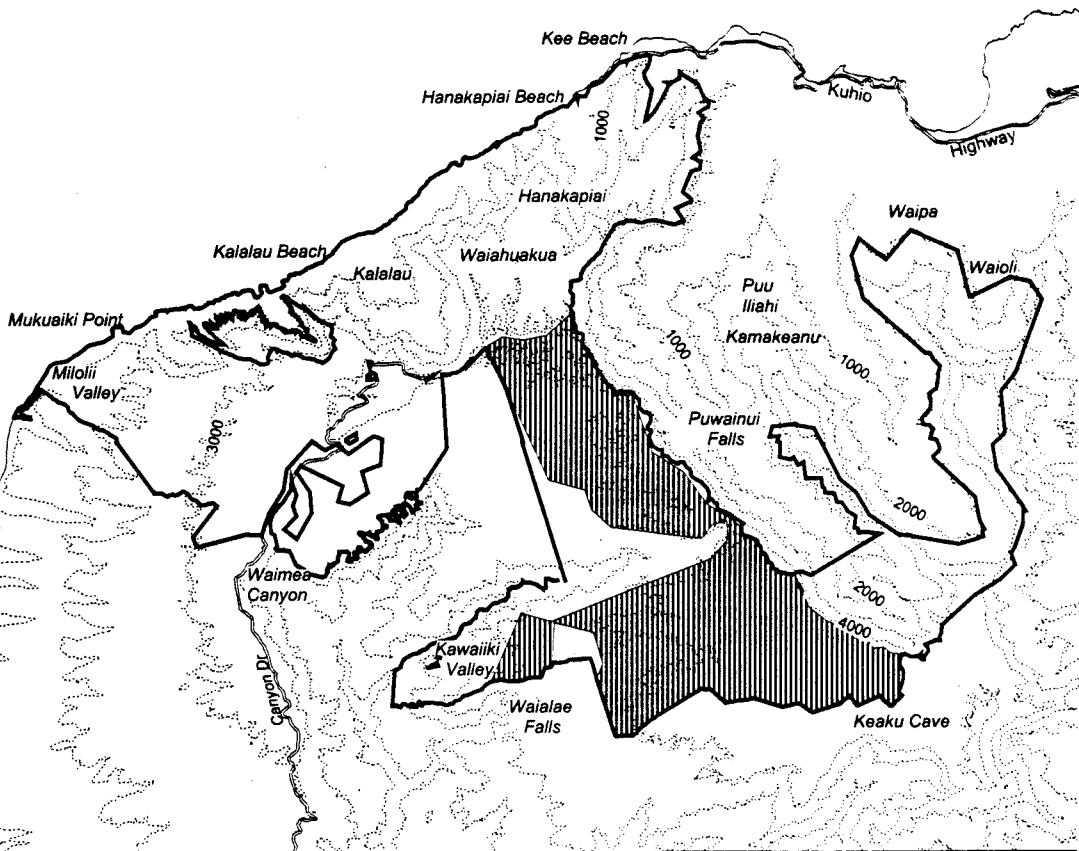

Map 96 Unit 11 - *Exocarpus luteolus* - b

-  Critical Habitat Unit 11
-  Critical Habitat for *Exocarpus luteolus* - b
-  Elevation (1,000-ft. contours)
-  Major Road
-  Coastline

0 1 2 Miles

0 1 2 Kilometers