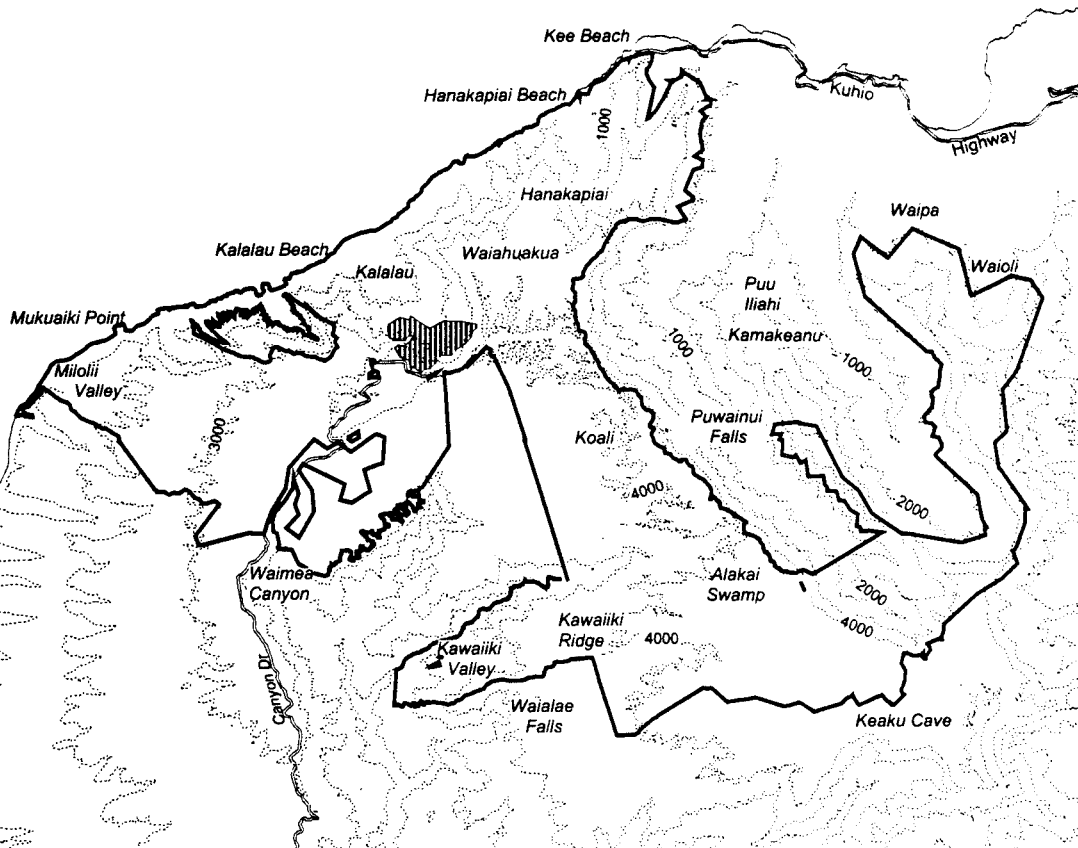

# Map 97 Unit 11 - *Exocarpus luteolus - c*

 Critical Habitat Unit 11

 Critical Habitat for  
*Exocarpus luteolus - c*

 Elevation (1,000-ft. contours)

 Major Road

 Coastline

0 1 2 Miles

0 1 2 Kilometers