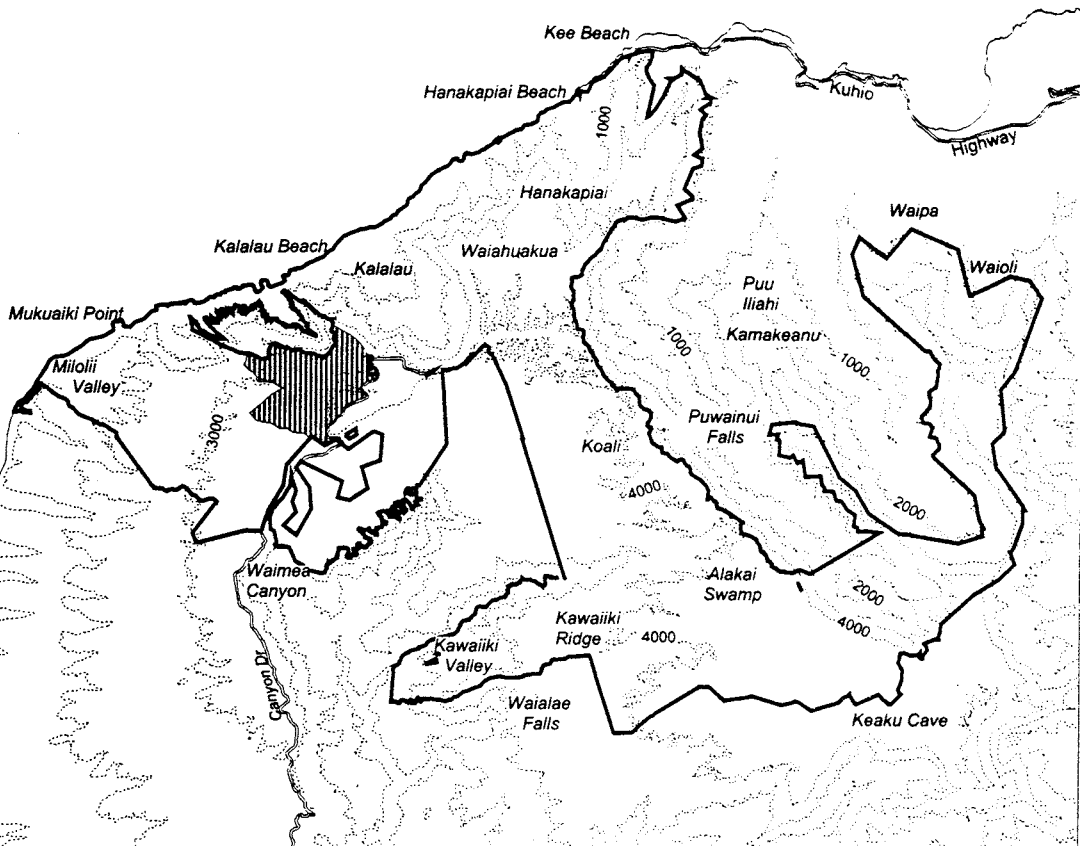

Map 99 Unit 11 - *Exocarpus luteolus - e*

Critical Habitat Unit 11

Critical Habitat for
Exocarpus luteolus - e

Elevation (1,000-ft. contours)

Major Road

Coastline

0 1 2 Miles

0 1 2 Kilometers