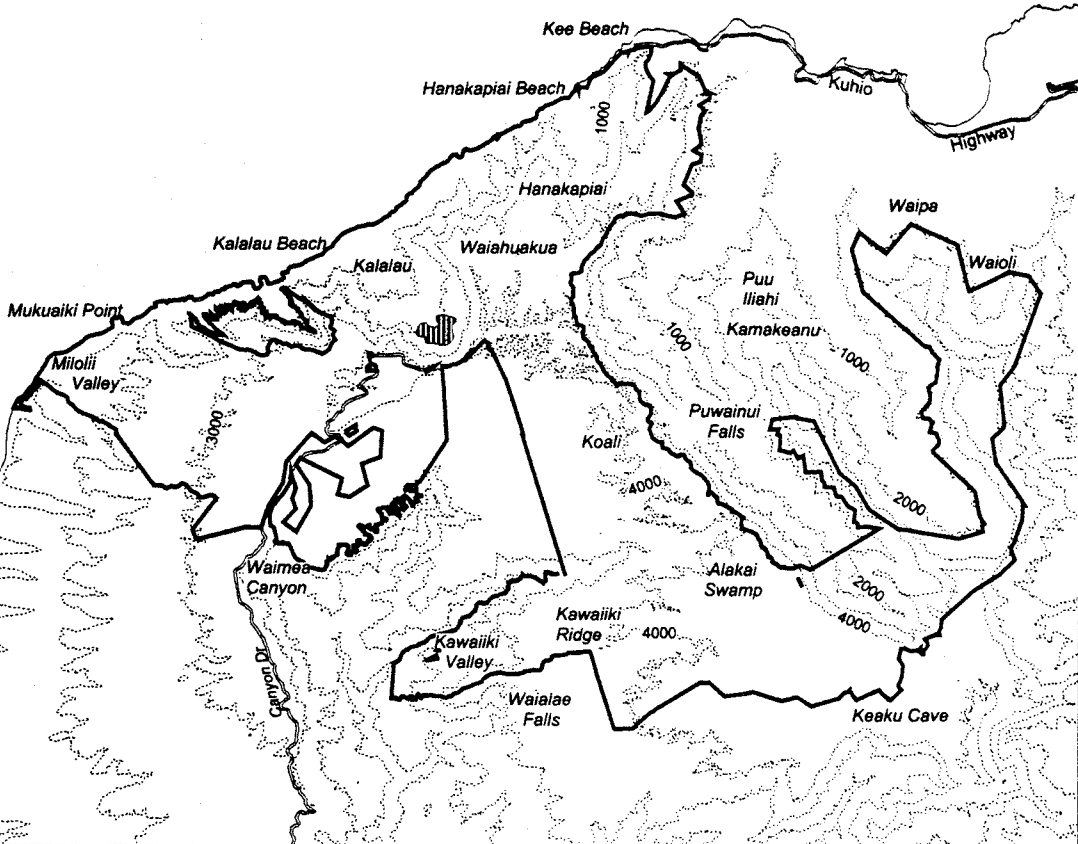

Map 101 Unit 11 - *Flueggea neowawraea* - b

Critical Habitat Unit 11

Critical Habitat for
Flueggea neowawraea - b

Elevation (1,000-ft. contours)

Major Road

Coastline

0 1 2 Miles

0 1 2 Kilometers