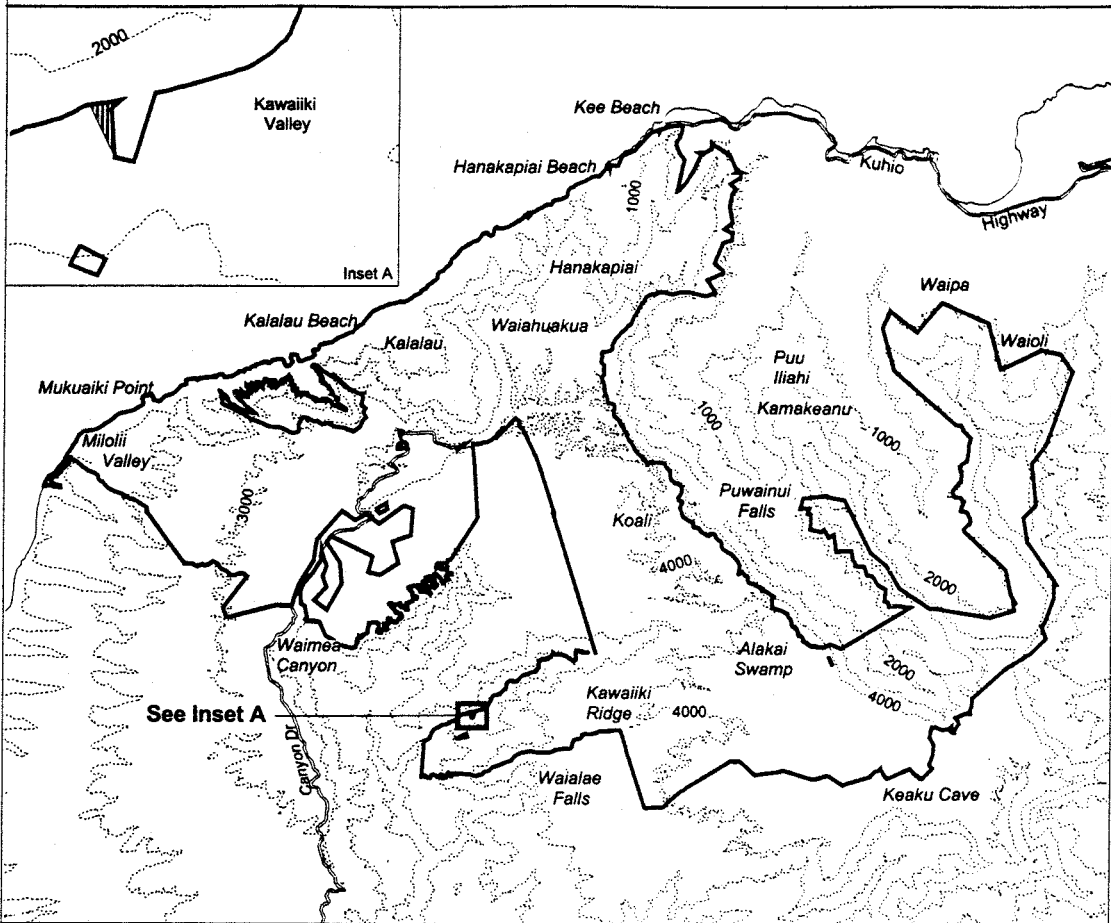

Map 102 Unit 11 - *Flueggea neowawraea* - c

Critical Habitat Unit 11

Critical Habitat for
Flueggea neowawraea - c

Elevation (1,000-ft. contours)

Major Road

Coastline

0 1 2 Miles

0 1 2 Kilometers