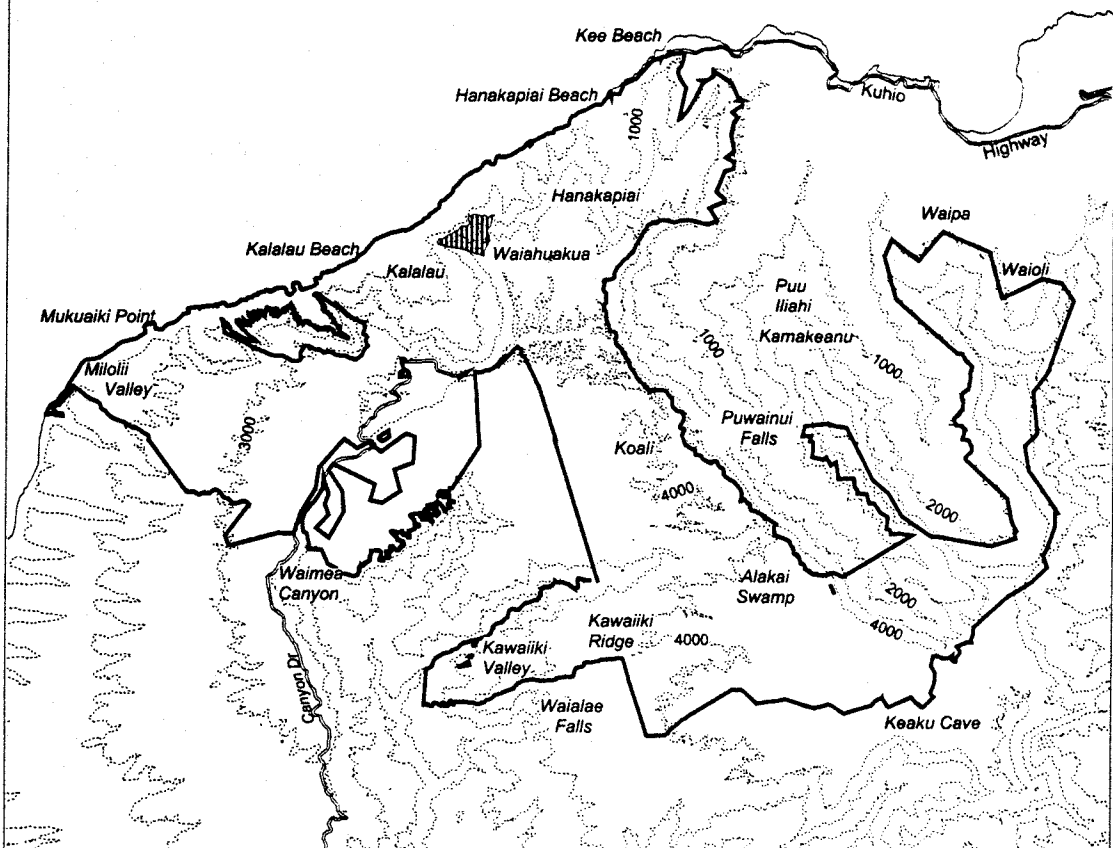

Map 103 Unit 11 - *Flueggea neowawraea* - d

Critical Habitat Unit 11

Critical Habitat for
Flueggea neowawraea - d

Elevation (1,000-ft. contours)

Major Road

Coastline

0 1 2 Miles

0 1 2 Kilometers