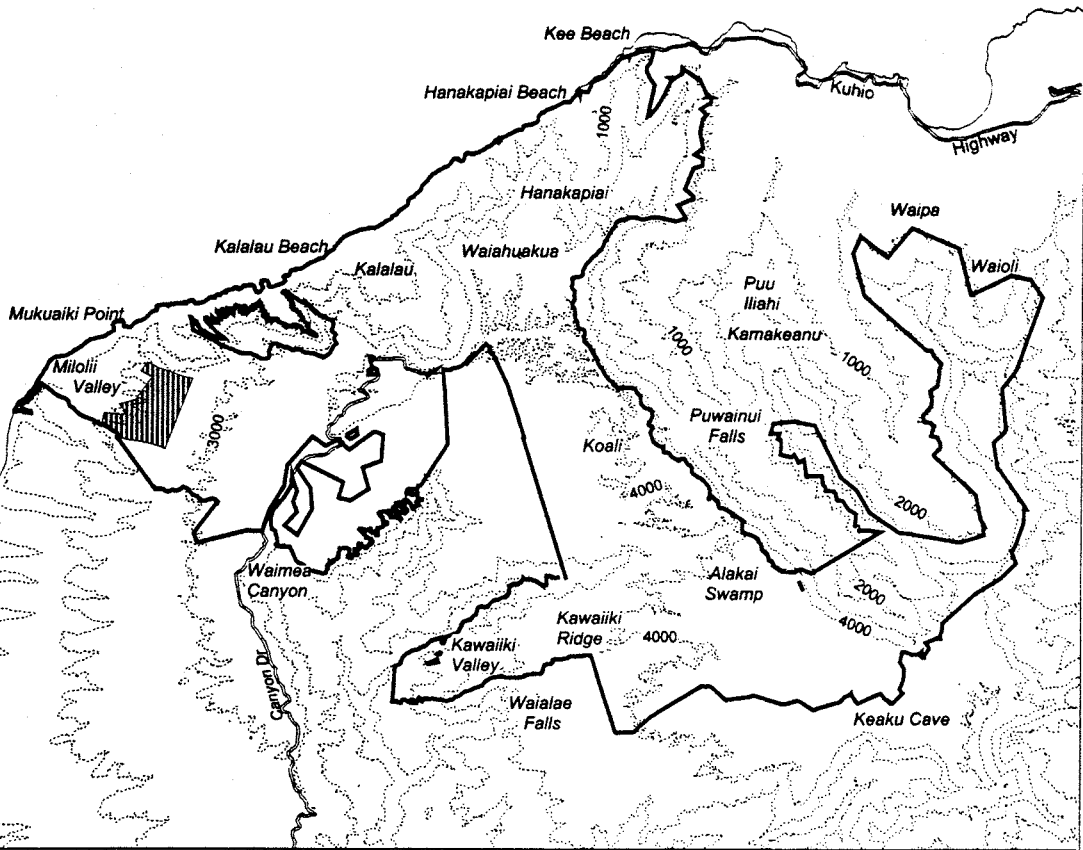

# Map 105 Unit 11 - *Flueggea neowawraea* - f

 Critical Habitat Unit 11

 Critical Habitat for *Flueggea neowawraea* - f

 Elevation (1,000-ft. contours)

 Major Road

 Coastline

0 1 2 Miles

0 1 2 Kilometers