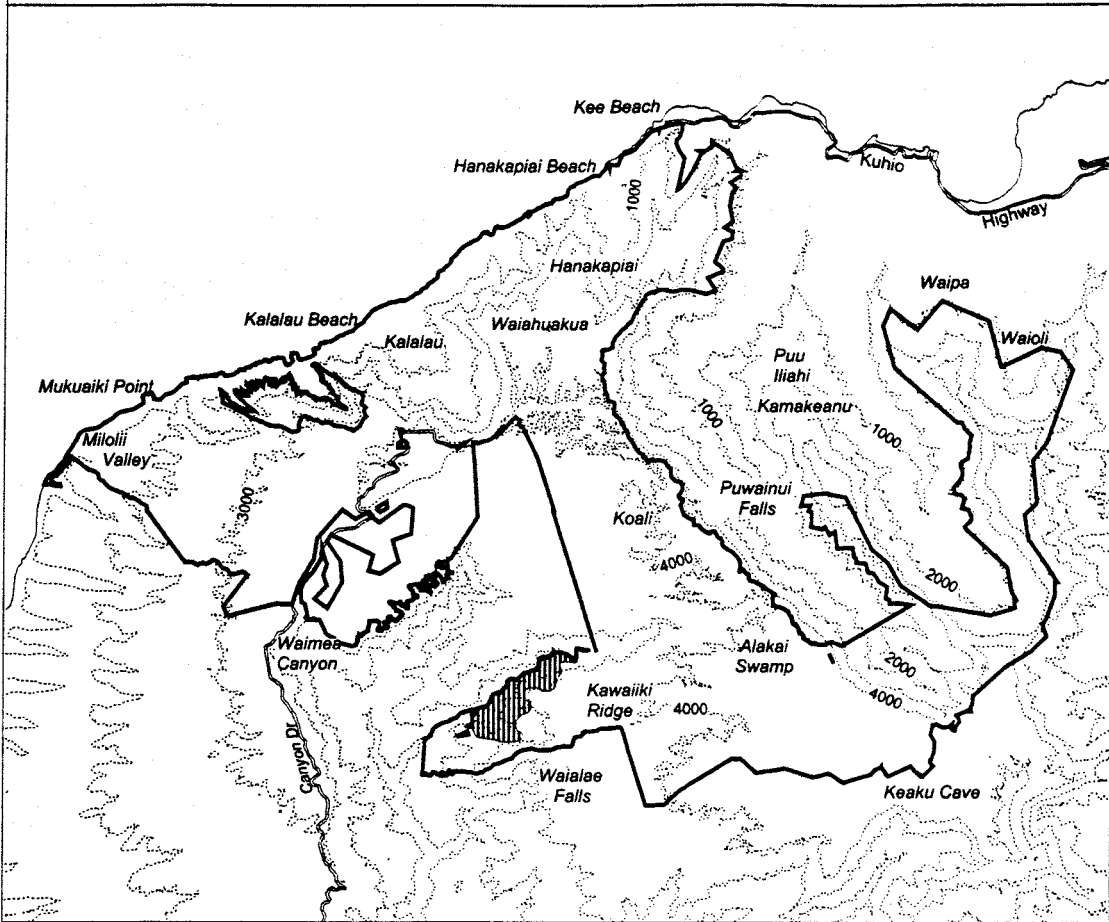

Map 108 Unit 11 - *Gouania meyenii* - c

Critical Habitat Unit 11

Critical Habitat for
Gouania meyenii - c

Elevation (1,000-ft. contours)

Major Road

Coastline

0 1 2 Miles

0 1 2 Kilometers