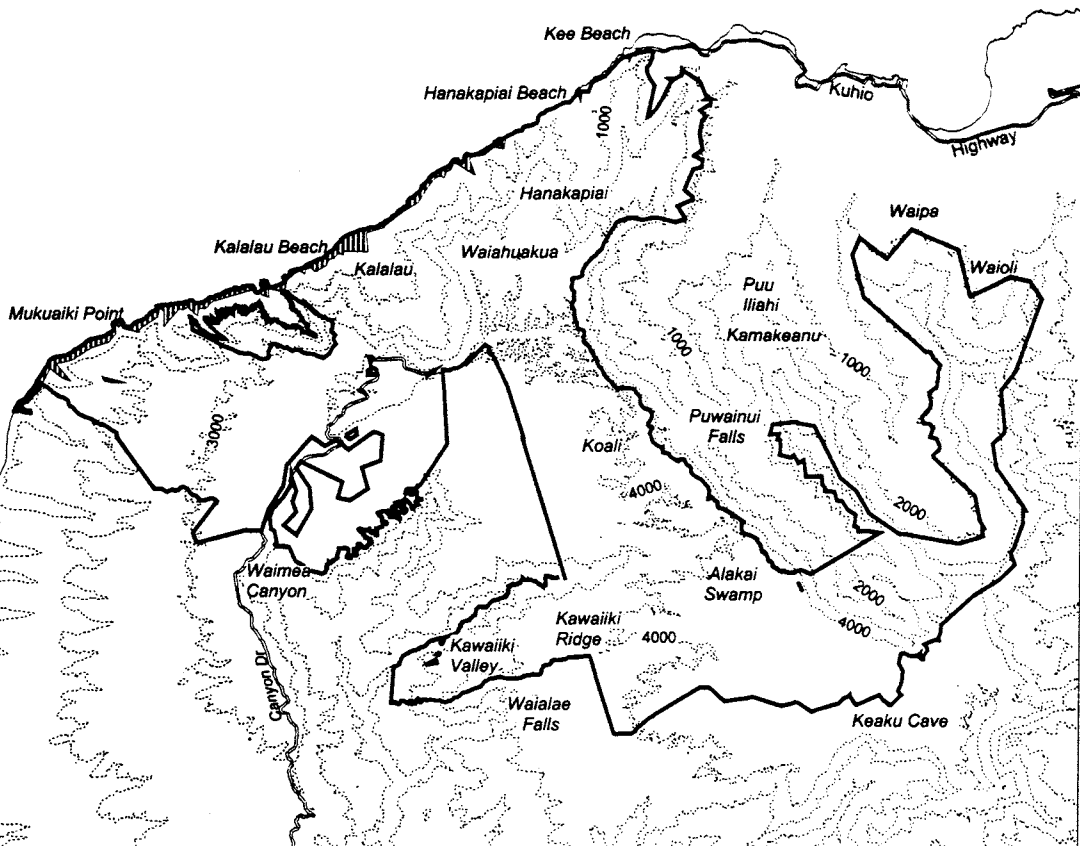

Map 109 Unit 11 - *Hedyotis cookiana* - a

Critical Habitat Unit 11

Critical Habitat for
Hedyotis cookiana - a

Elevation (1,000-ft. contours)

Major Road

Coastline

0 1 2 Miles

0 1 2 Kilometers