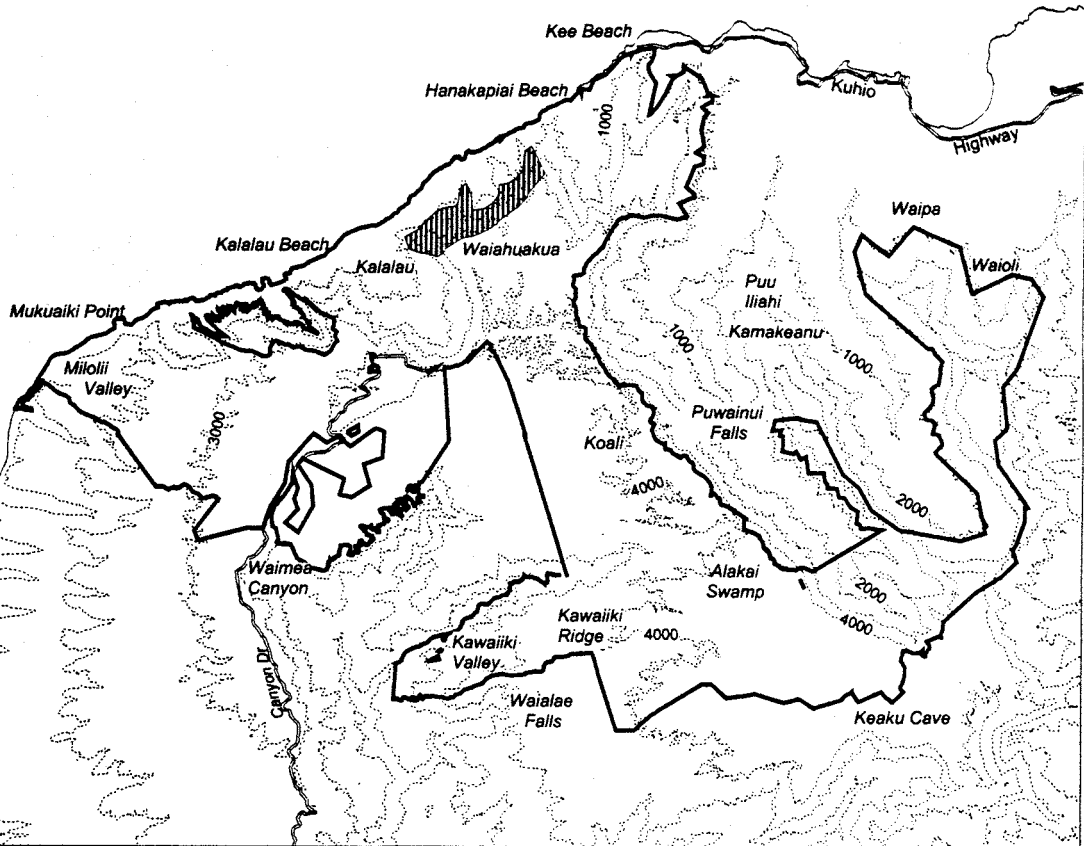

Map 113 Unit 11 - *Hibiscadelphus woodii* - a

Critical Habitat Unit 11

Critical Habitat for
Hibiscadelphus woodii - a

Elevation (1,000-ft. contours)

Major Road

Coastline

0 1 2 Miles

0 1 2 Kilometers