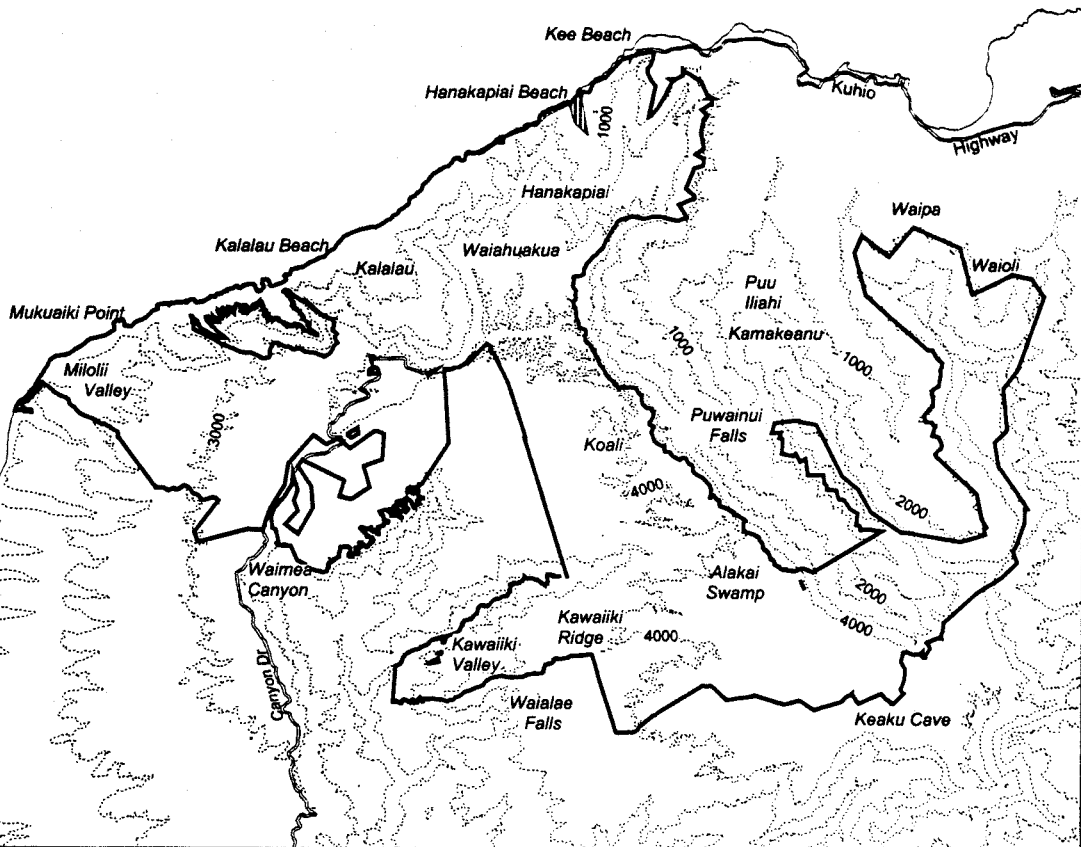

# Map 116 Unit 11 - *Ischaemum byrone* - d

Critical Habitat Unit 11

Critical Habitat for  
*Ischaemum byrone* - d

Elevation (1,000-ft. contours)

Major Road

Coastline

0 1 2 Miles

0 1 2 Kilometers