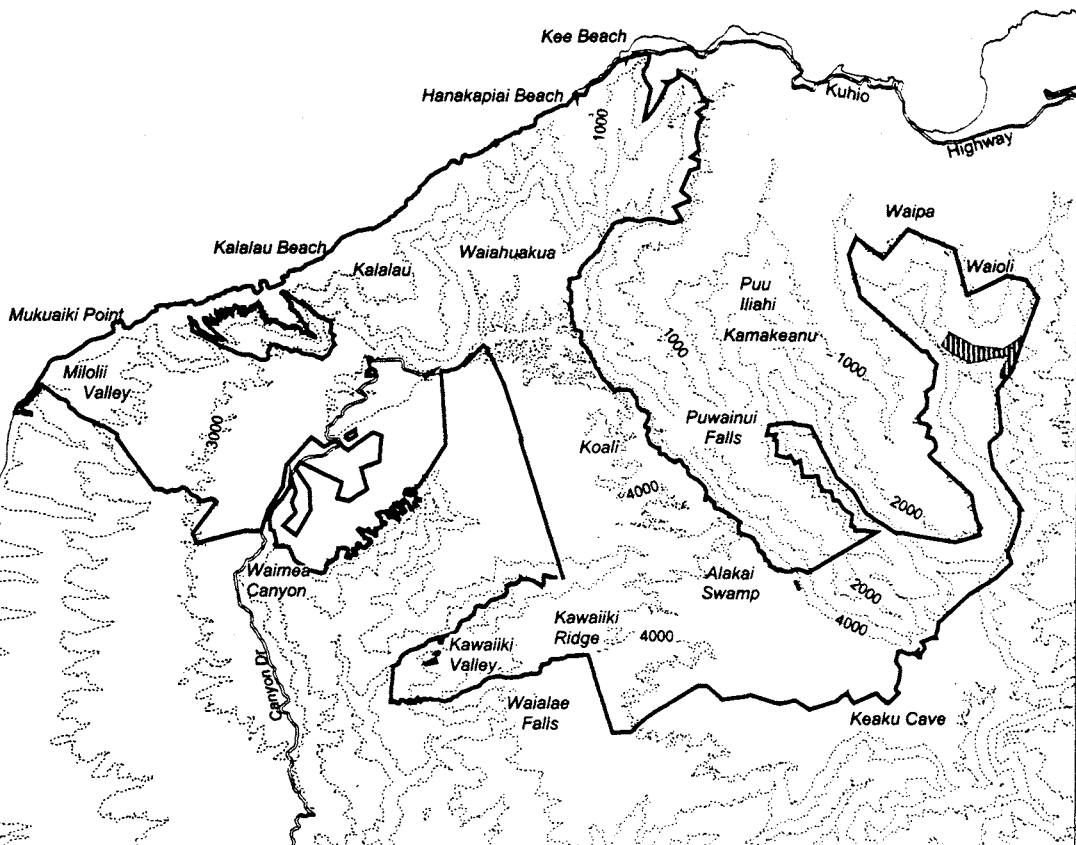

Map 127 Unit 11 - *Labordia lydgatei* - d

Critical Habitat Unit 11

Critical Habitat for
Labordia lydgatei - d

Elevation (1,000-ft. contours)

Major Road

Coastline

0 1 2 Miles

0 1 2 Kilometers