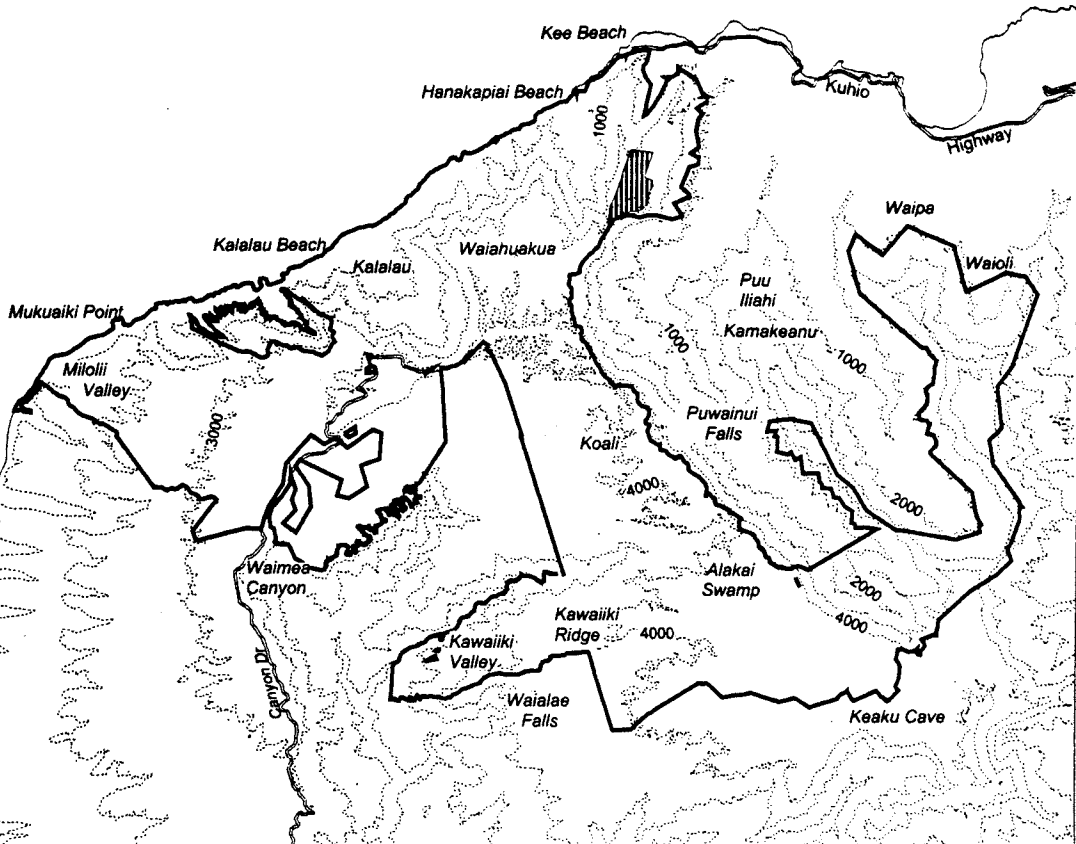

Map 128 Unit 11 - *Labordia lydgatei - e*

Critical Habitat Unit 11

Critical Habitat for
Labordia lydgatei - e

Elevation (1,000-ft. contours)

Major Road

Coastline

0 1 2 Miles

0 1 2 Kilometers