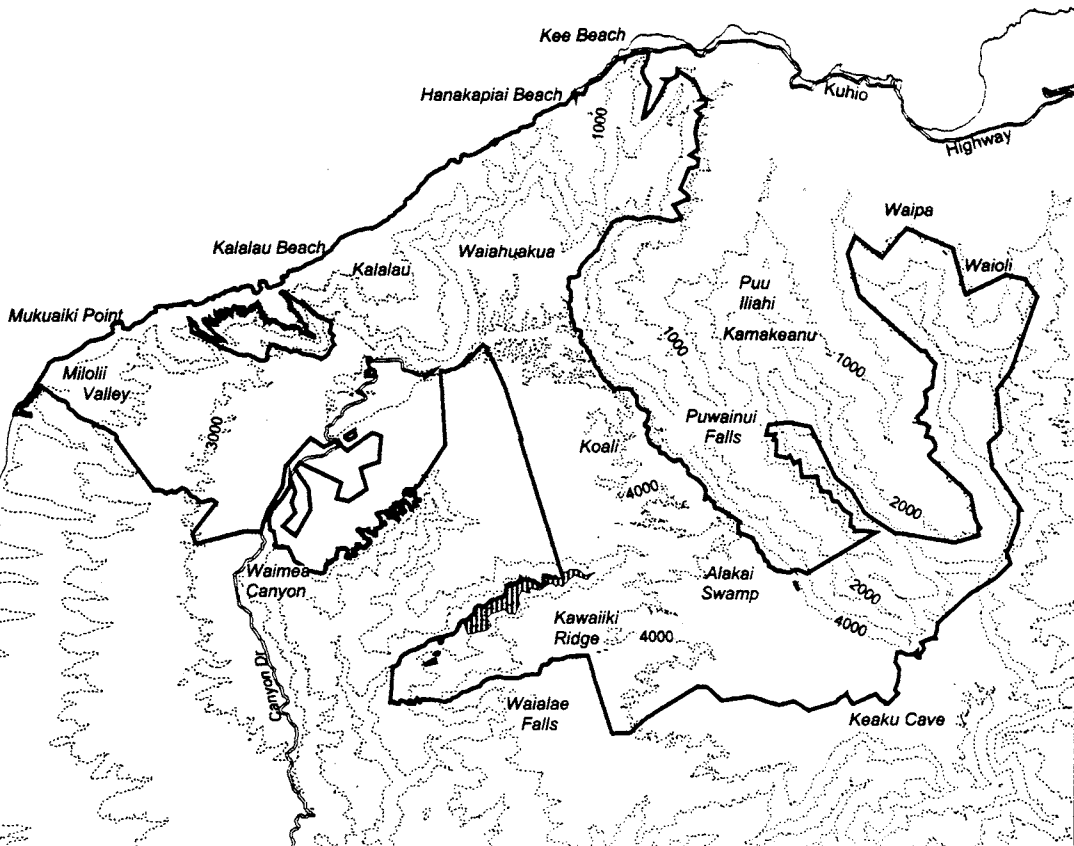

# Map 129 Unit 11 - *Lipochaeta fauriei* - a

 Critical Habitat Unit 11

 Critical Habitat for *Lipochaeta fauriei* - a

 Elevation (1,000-ft. contours)

 Major Road

 Coastline

0 1 2 Miles

0 1 2 Kilometers