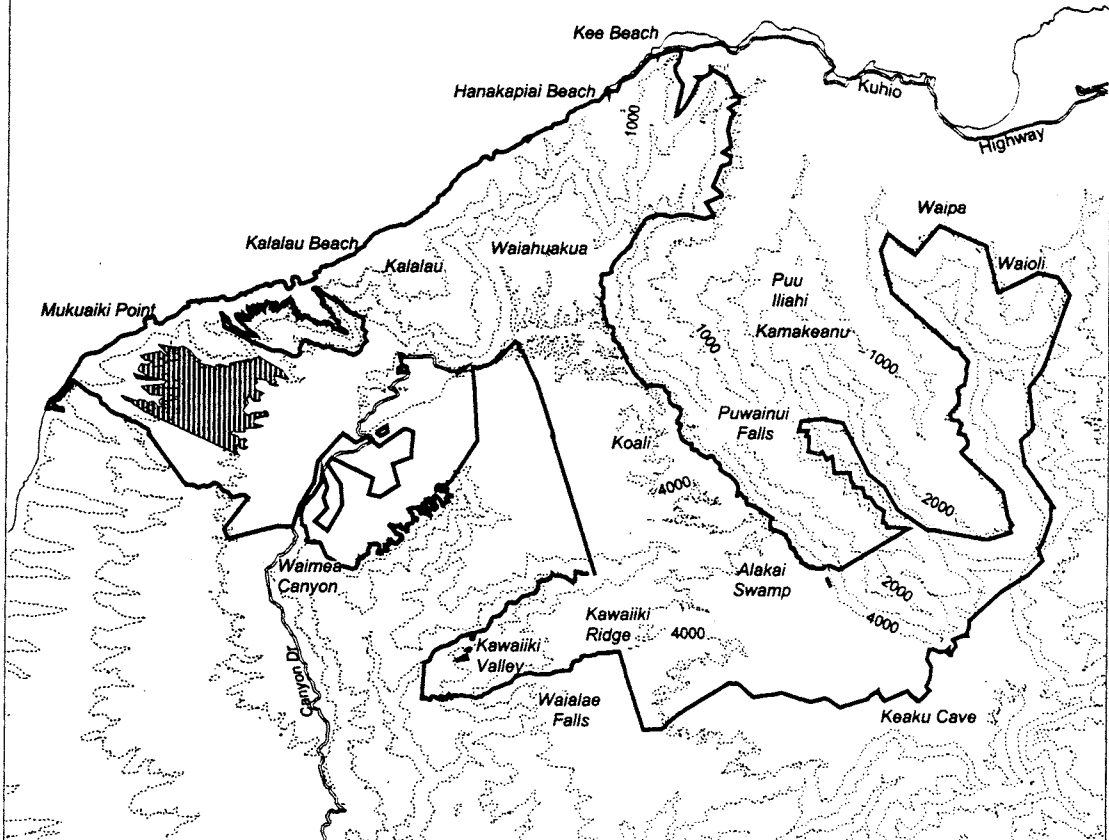

# Map 130 Unit 11 - *Lipochaeta fauriei* - b

Critical Habitat Unit 11

Critical Habitat for  
*Lipochaeta fauriei* - b

Elevation (1,000-ft. contours)

Major Road

Coastline

0 1 2 Miles

0 1 2 Kilometers