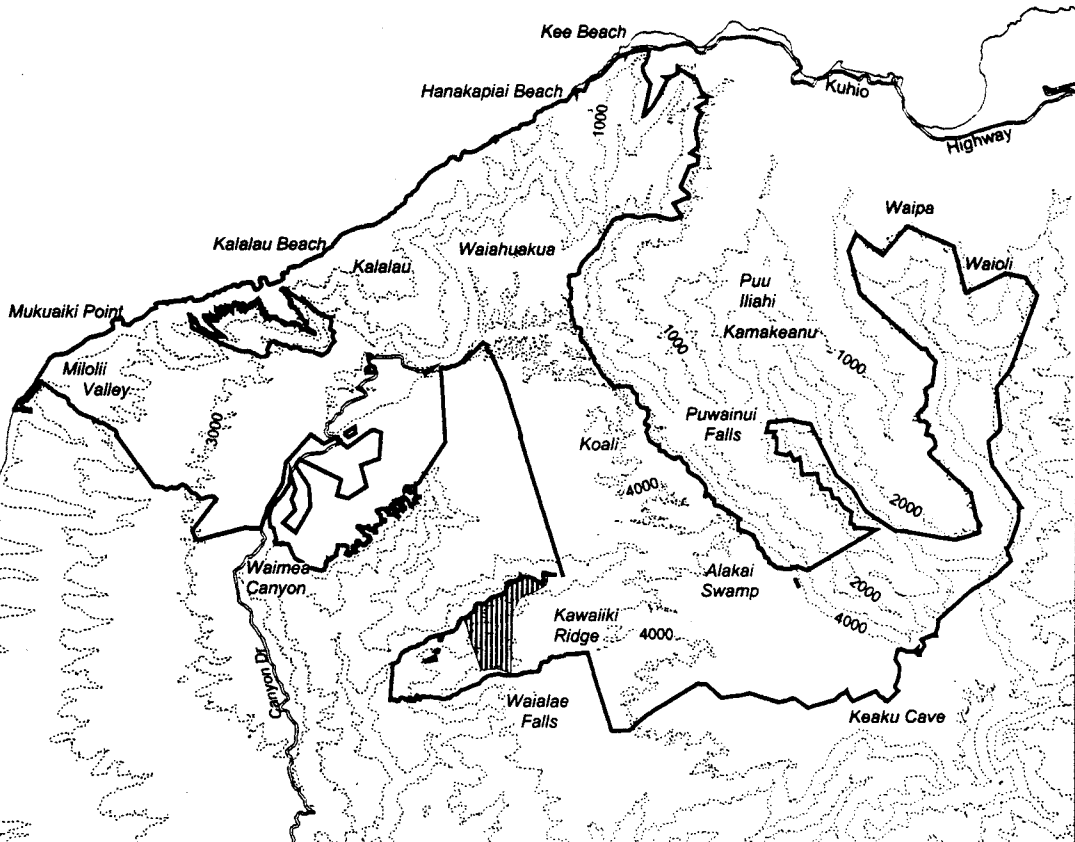

# Map 131 Unit 11 - *Lipochaeta micrantha* - b

Critical Habitat Unit 11

Critical Habitat for  
*Lipochaeta micrantha* - b

Elevation (1,000-ft. contours)

Major Road

Coastline

0 1 2 Miles

0 1 2 Kilometers