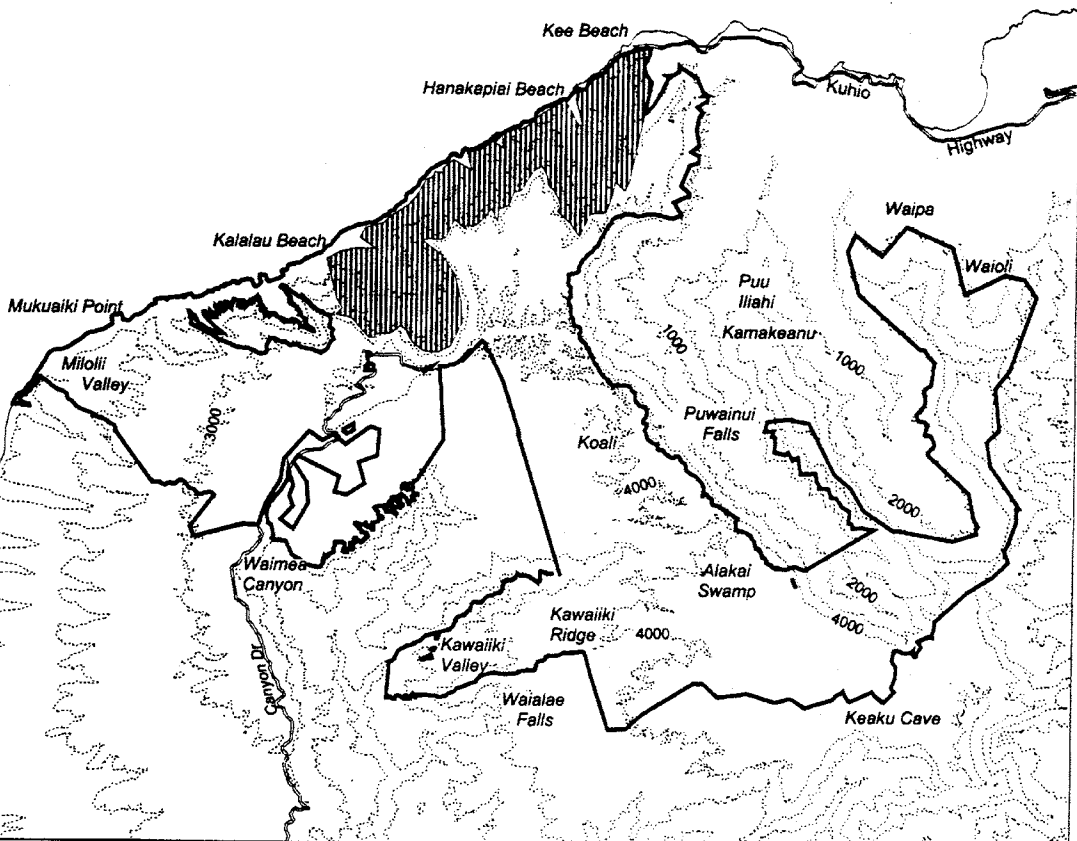

Map 133 Unit 11 - *Lobelia niihauensis* - b

Critical Habitat Unit 11

Critical Habitat for
Lobelia niihauensis - b

Elevation (1,000-ft. contours)

Major Road

Coastline

0 1 2 Miles

0 1 2 Kilometers