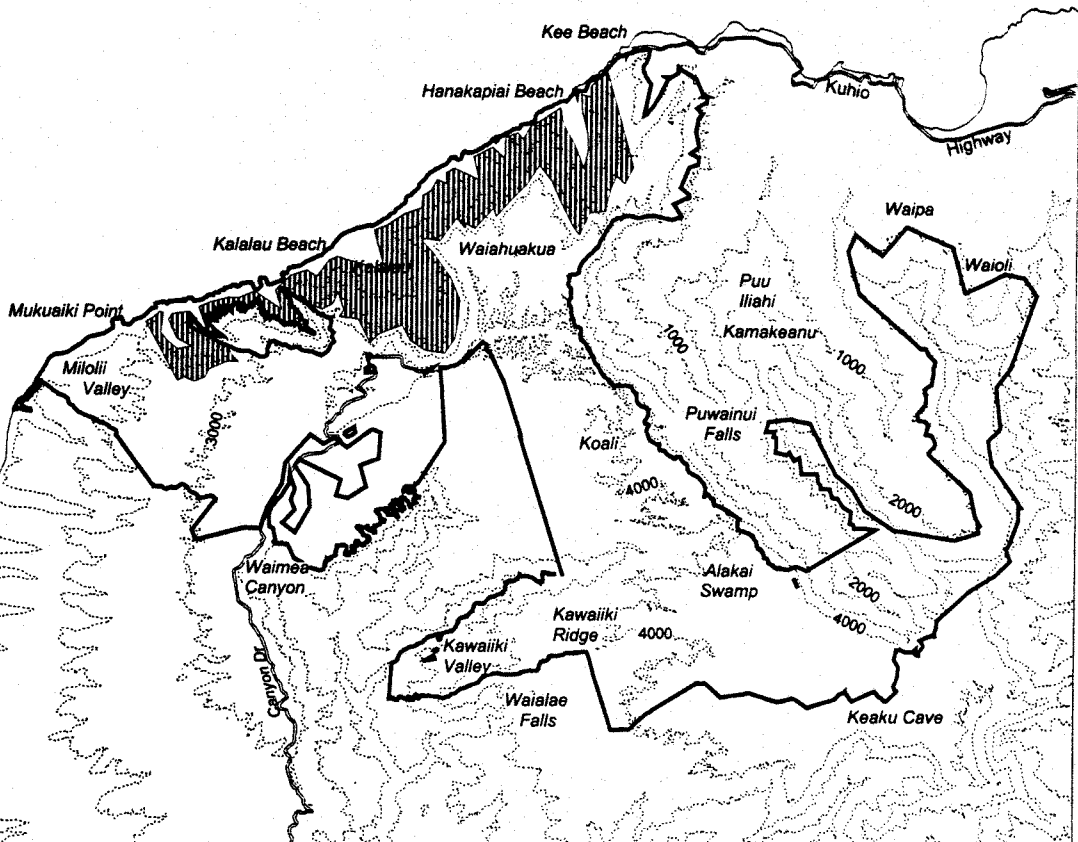

Map 141 Unit 11 - *Munroidendron racemosum* - c

Critical Habitat Unit 11

Critical Habitat for  
*Munroidendron racemosum* - c

Elevation (1,000-ft. contours)

Major Road

Coastline

0 1 2 Miles

0 1 2 Kilometers