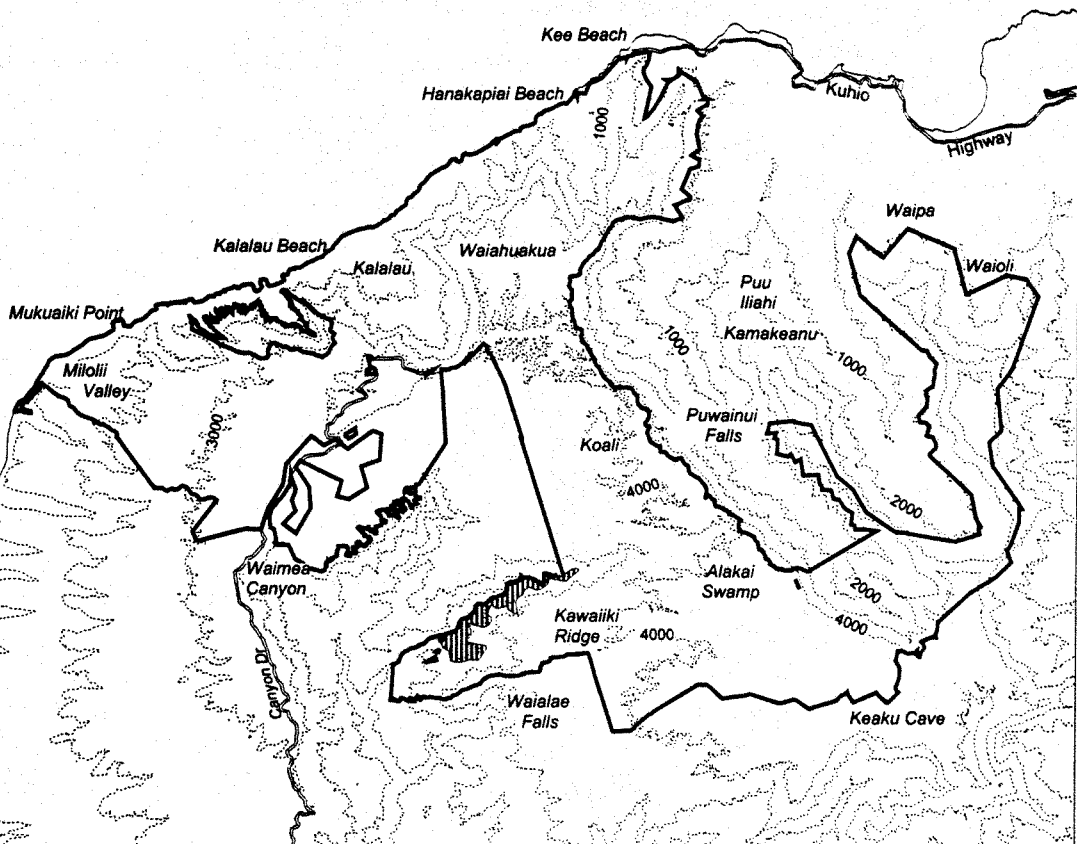

Map 142 Unit 11 - *Munroidendron racemosum* - d

Critical Habitat Unit 11

Critical Habitat for
Munroidendron racemosum - d

Elevation (1,000-ft. contours)

Major Road

Coastline

0 1 2 Miles

0 1 2 Kilometers