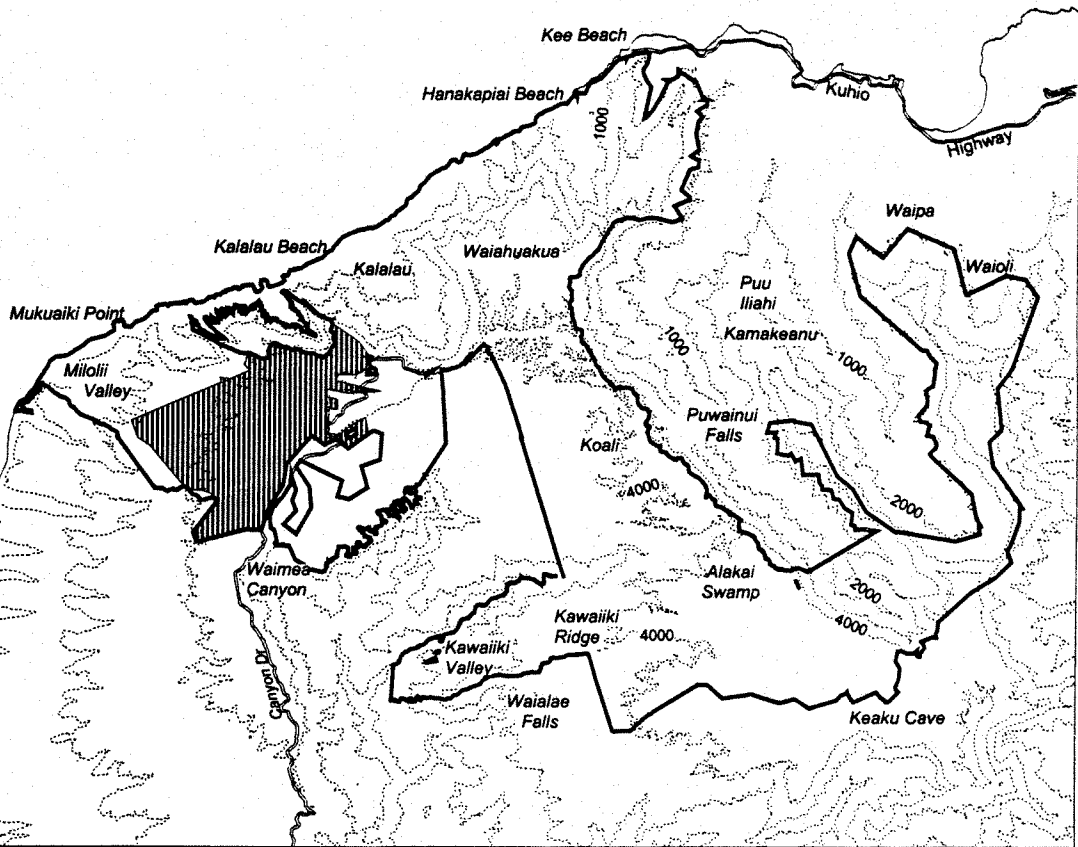

Map 148 Unit 11 - *Nothocestrum peltatum* - b

Critical Habitat Unit 11

Critical Habitat for
Nothocestrum peltatum - b

Elevation (1,000-ft. contours)

Major Road

Coastline

0 1 2 Miles

0 1 2 Kilometers