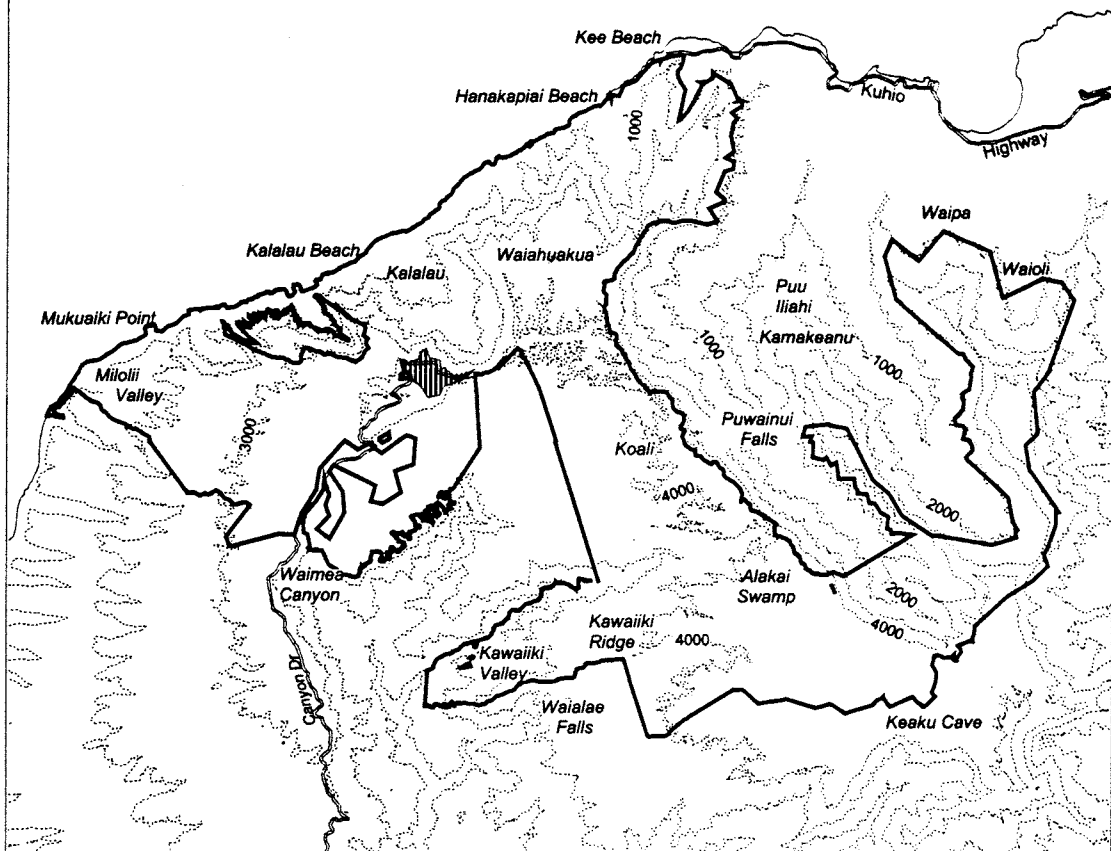

# Map 149 Unit 11 - *Nothocestrum peltatum* - c

Critical Habitat Unit 11

Critical Habitat for  
*Nothocestrum peltatum* - c

Elevation (1,000-ft. contours)

Major Road

Coastline

0 1 2 Miles

0 1 2 Kilometers