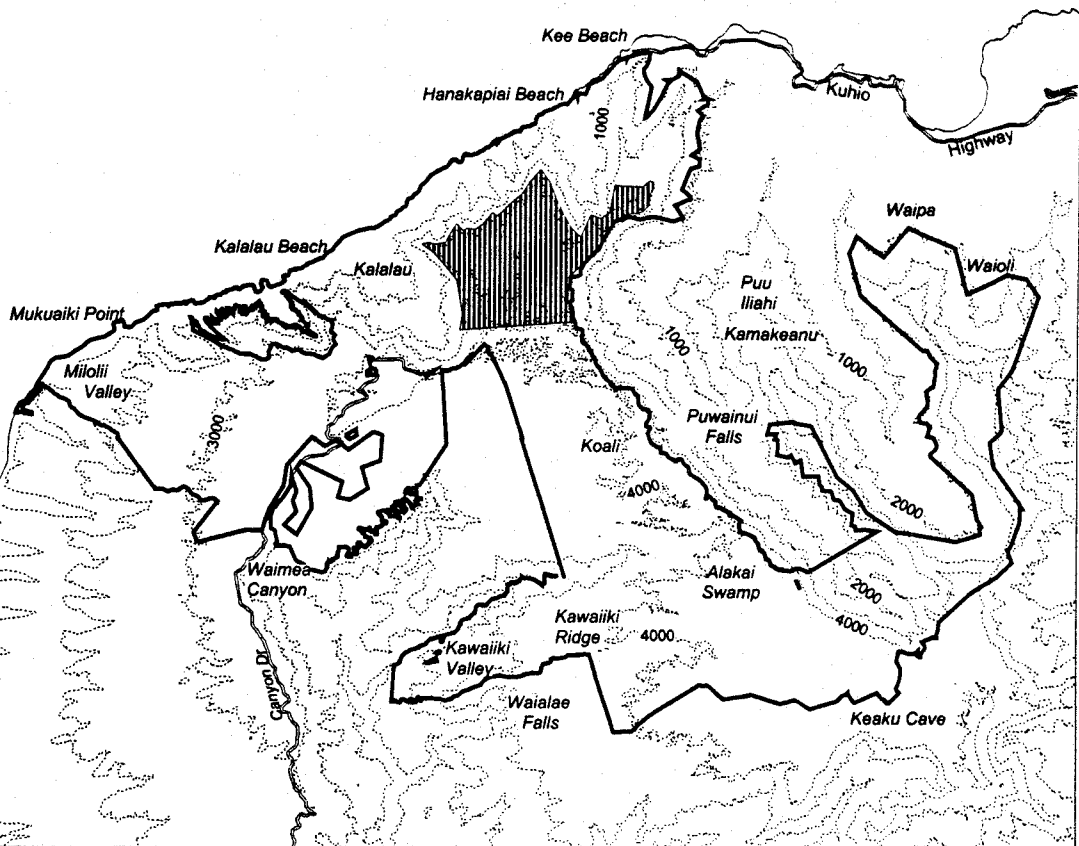

# Map 154 Unit 11 - *Phyllostegia wawrana* - b

Critical Habitat Unit 11

Critical Habitat for  
*Phyllostegia wawrana* - b

Elevation (1,000-ft. contours)

Major Road

Coastline

0 1 2 Miles

0 1 2 Kilometers