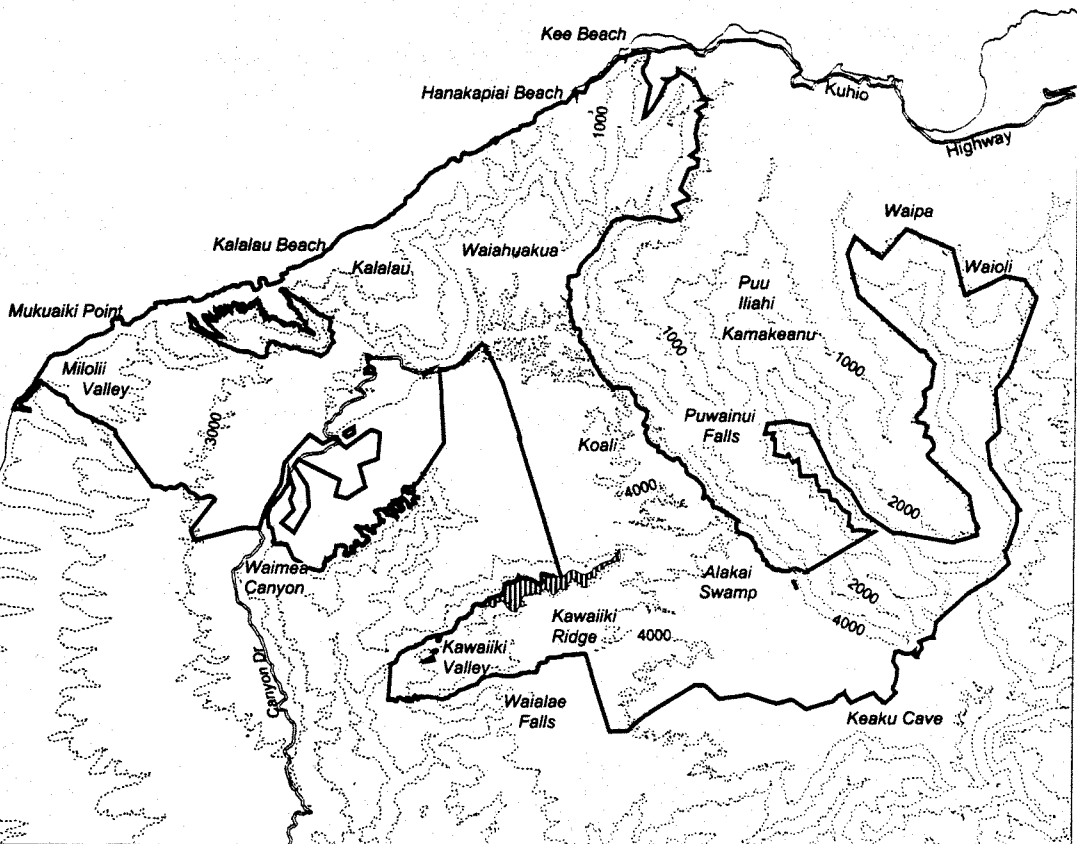

Map 155 Unit 11 - *Phyllostegia wawrana* - c

Critical Habitat Unit 11

Critical Habitat for  
*Phyllostegia wawrana* - c

Elevation (1,000-ft. contours)

Major Road

Coastline

0 1 2 Miles

0 1 2 Kilometers