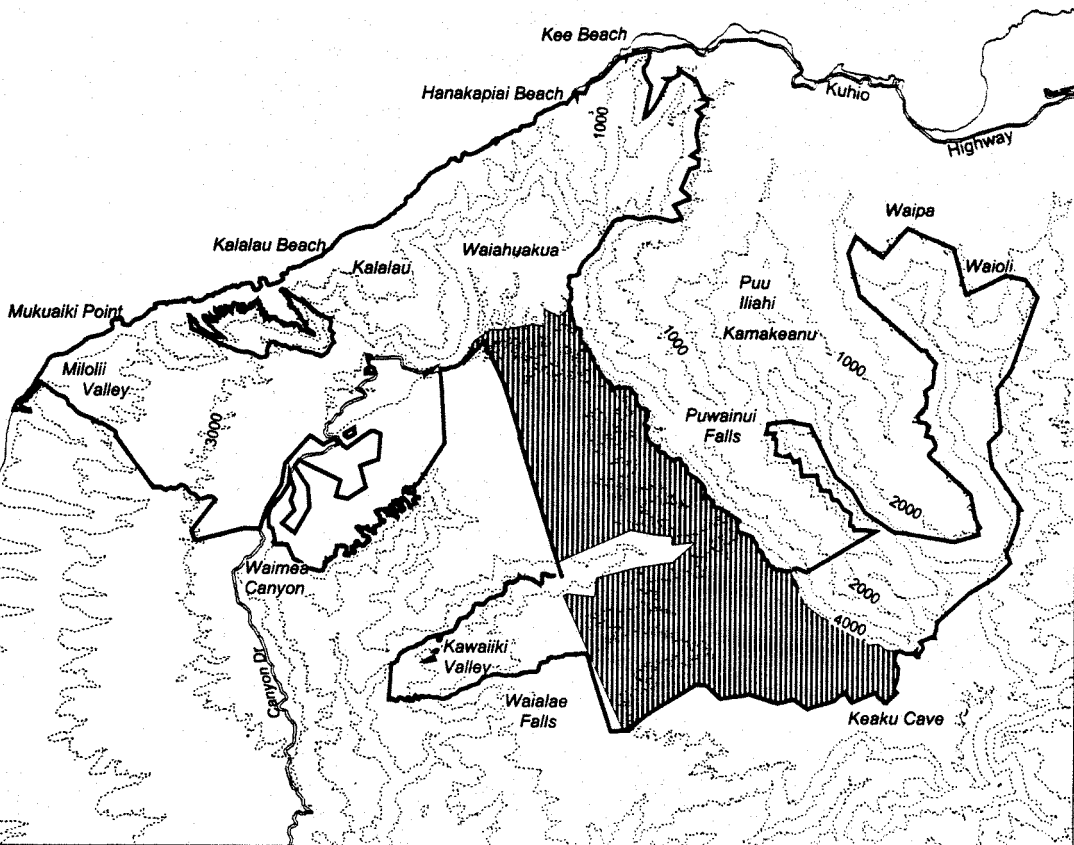

Map 160 Unit 11 - *Platanthera holochila* - a

Critical Habitat Unit 11

Critical Habitat for
Platanthera holochila - a

Elevation (1,000-ft. contours)

Major Road

Coastline

0 1 2 Miles

0 1 2 Kilometers