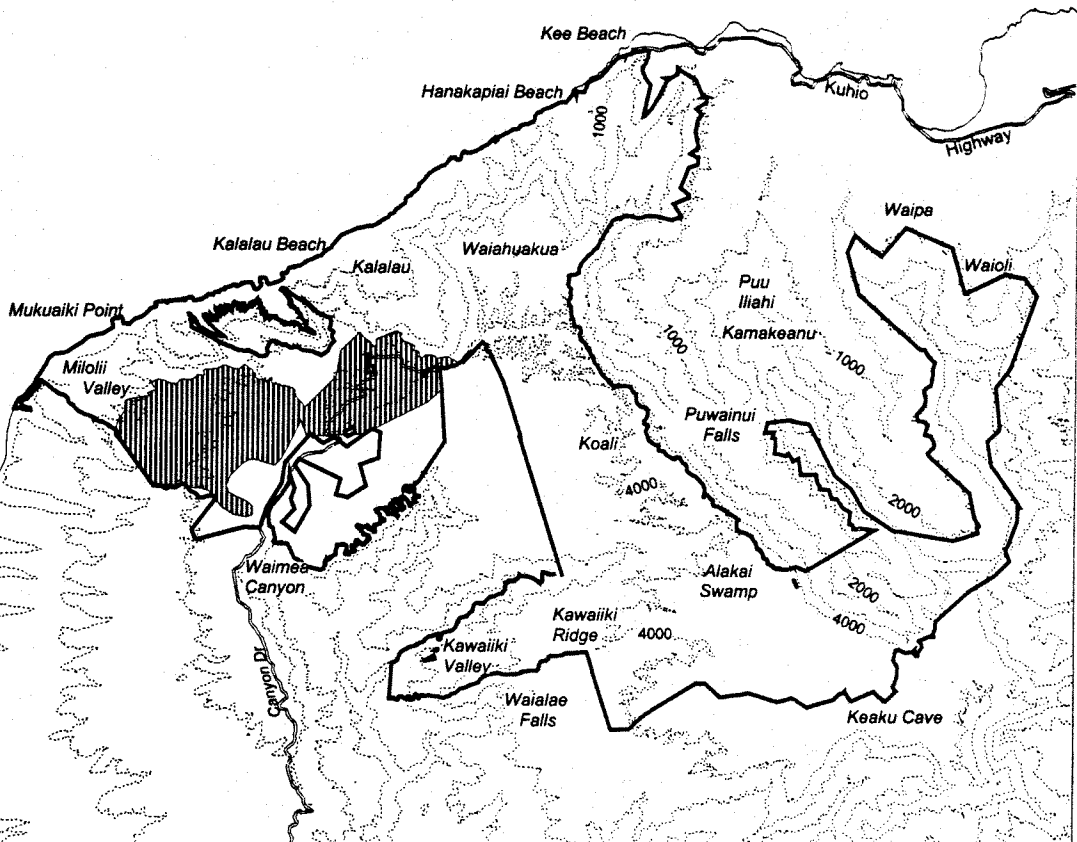

Map 167 Unit 11 - *Poa siphonoglossa - a*

Critical Habitat Unit 11

Critical Habitat for
Poa siphonoglossa - a

Elevation (1,000-ft. contours)

Major Road

Coastline

0 1 2 Miles

0 1 2 Kilometers