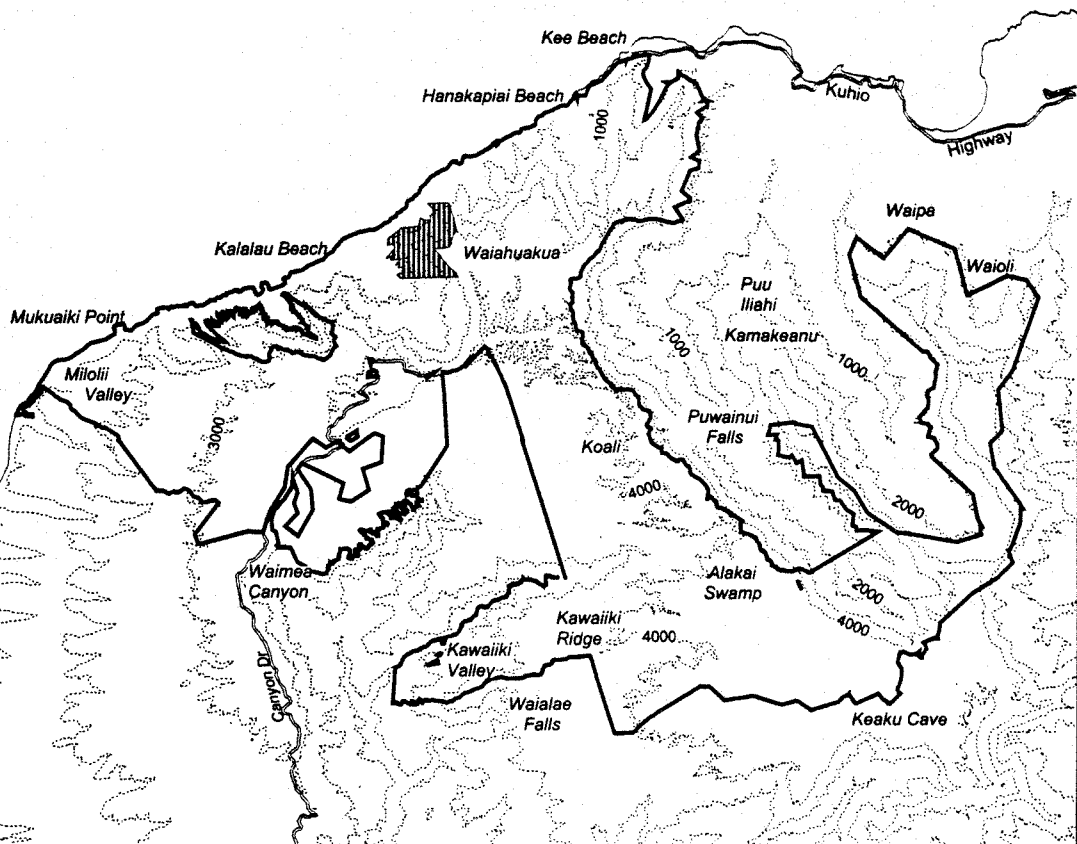

# Map 169 Unit 11 - *Pteralyxia kauaiensis* - c

-  Critical Habitat Unit 11
-  Critical Habitat for *Pteralyxia kauaiensis* - d
-  Elevation (1,000-ft. contours)
-  Major Road
-  Coastline

0 1 2 Miles

0 1 2 Kilometers