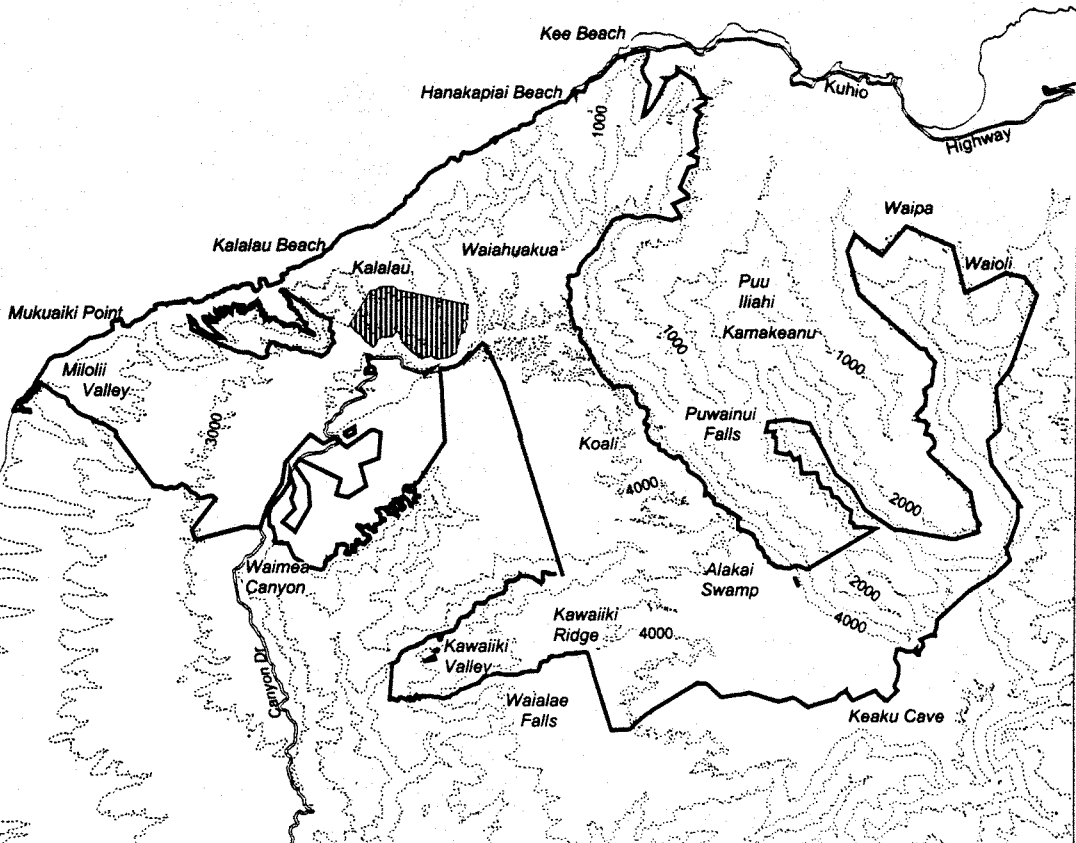

Map 171 Unit 11 - *Pteralyxia kauaiensis* - e

 Critical Habitat Unit 11

 Critical Habitat for
Pteralyxia kauaiensis - e

 Elevation (1,000-ft. contours)

 Major Road

 Coastline

0 1 2 Miles

0 1 2 Kilometers