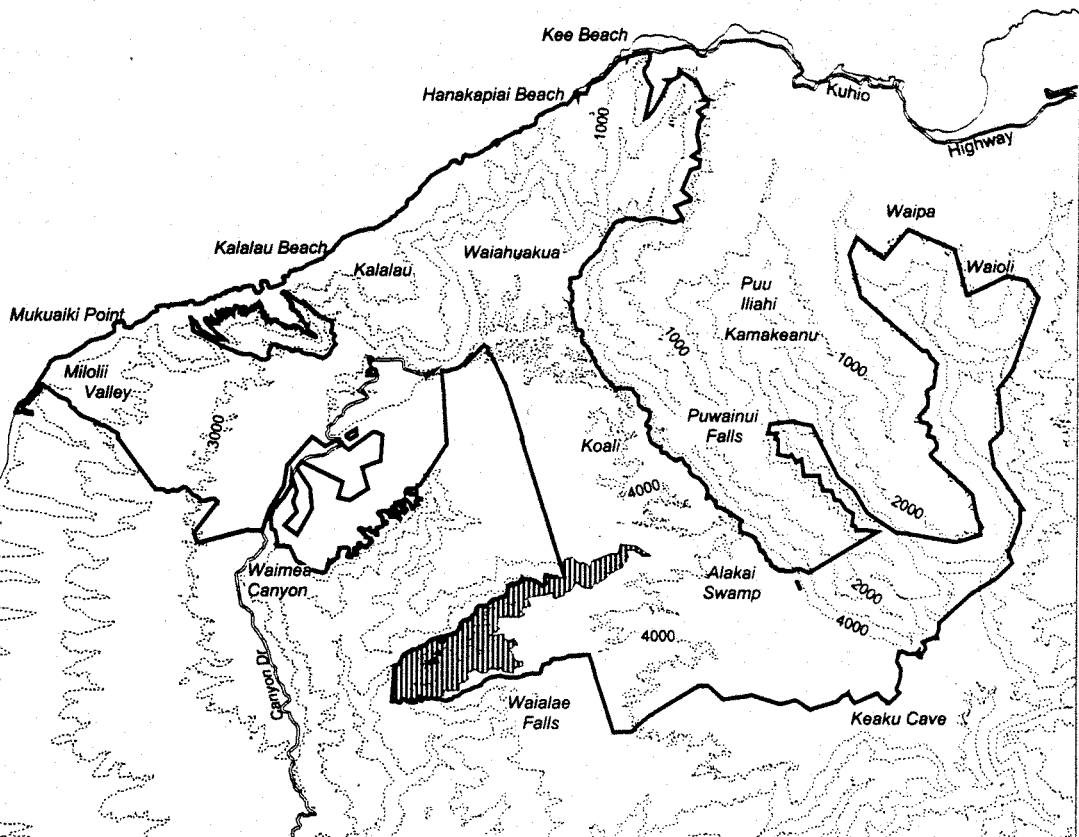

Map 172 Unit 11 - *Pteralyxia kauaiensis* - f

-  Critical Habitat Unit 11
-  Critical Habitat for *Pteralyxia kauaiensis* - f
-  Elevation (1,000-ft. contours)
-  Major Road
-  Coastline

0 1 2 Miles

0 1 2 Kilometers