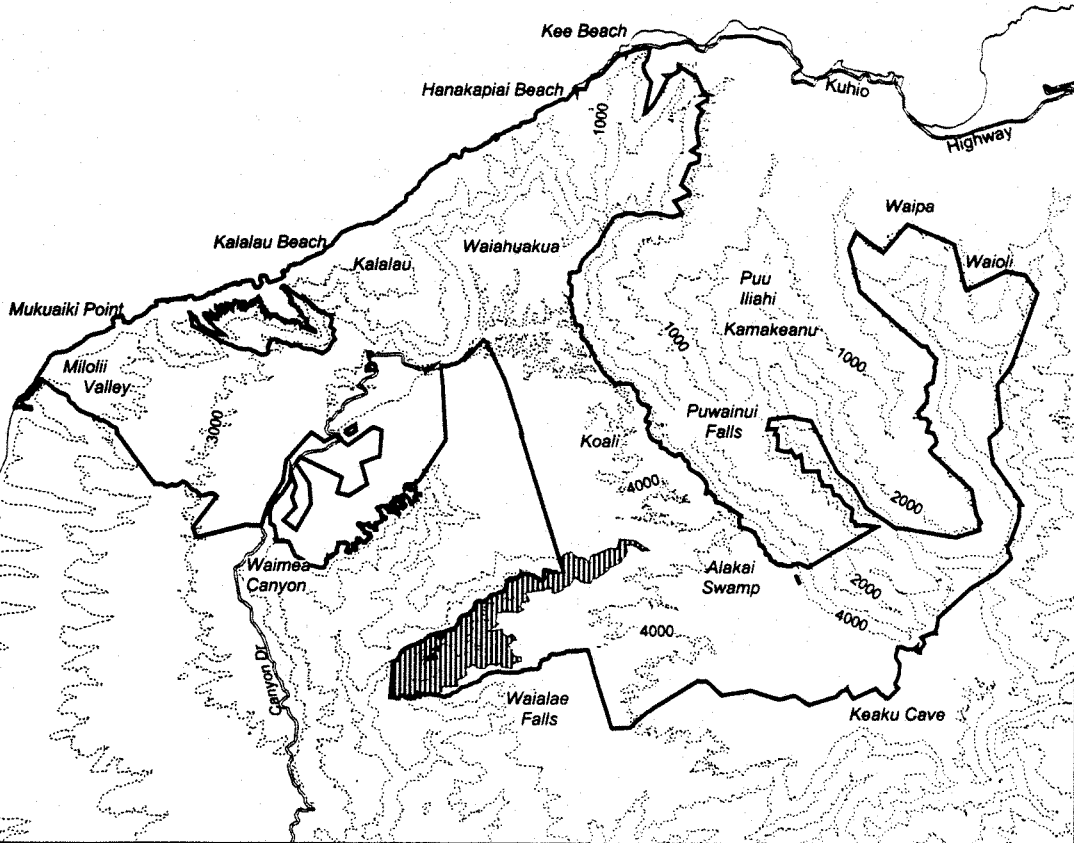

Map 173 Unit 11 - *Pteralyxia kauaiensis* - g

-  Critical Habitat Unit 11
-  Critical Habitat for *Pteralyxia kauaiensis* - g
-  Elevation (1,000-ft. contours)
-  Major Road
-  Coastline

0 1 2 Miles

0 1 2 Kilometers