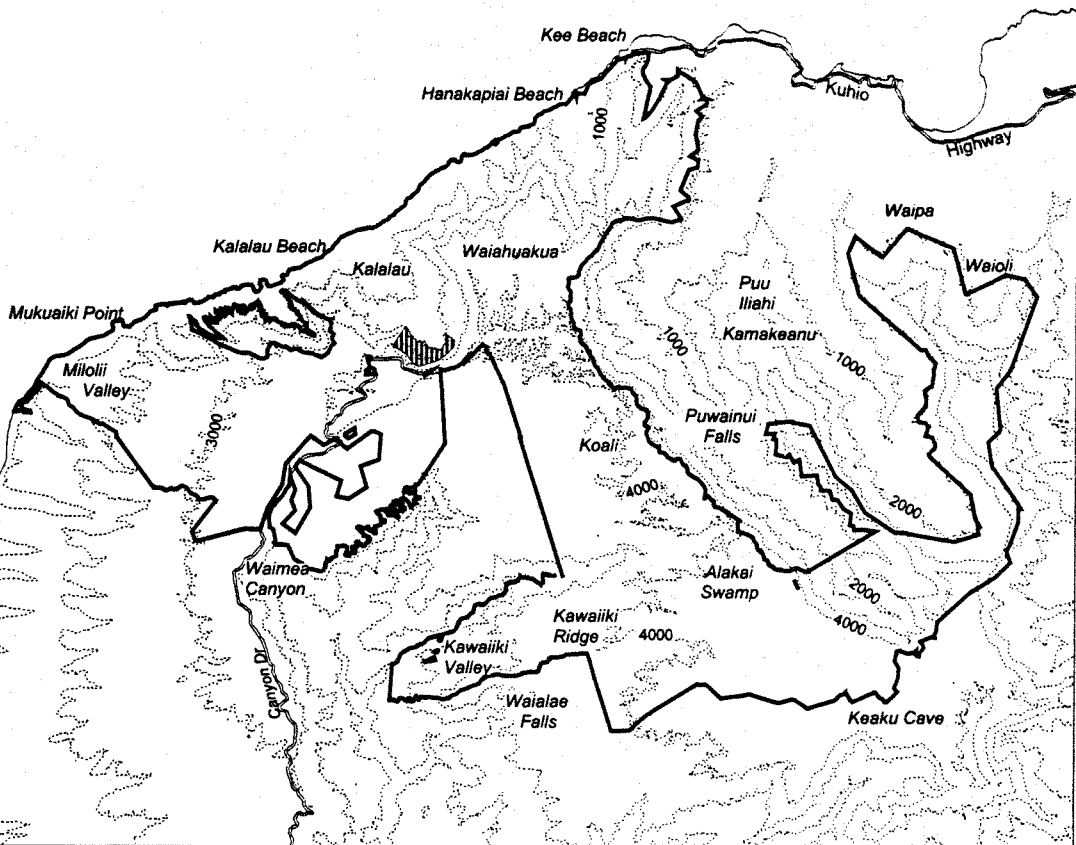

Map 175 Unit 11 - *Remya kauaiensis* - b

Critical Habitat Unit 11

Critical Habitat for
Remya kauaiensis - b

Elevation (1,000-ft. contours)

Major Road

Coastline

0 1 2 Miles

0 1 2 Kilometers