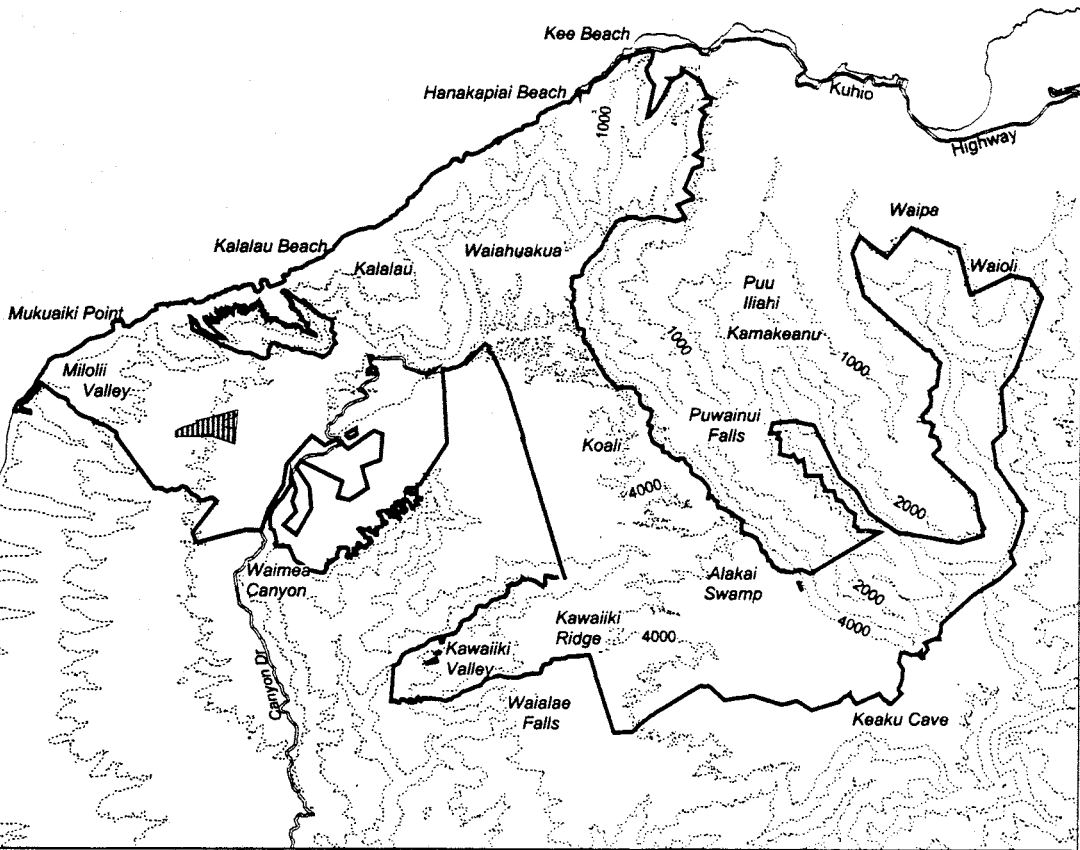

Map 179 Unit 11 - *Remya montgomeryi* - a

 Critical Habitat Unit 11

 Critical Habitat for
Remya montgomeryi - a

 Elevation (1,000-ft. contours)

 Major Road

 Coastline

0 1 2 Miles

0 1 2 Kilometers