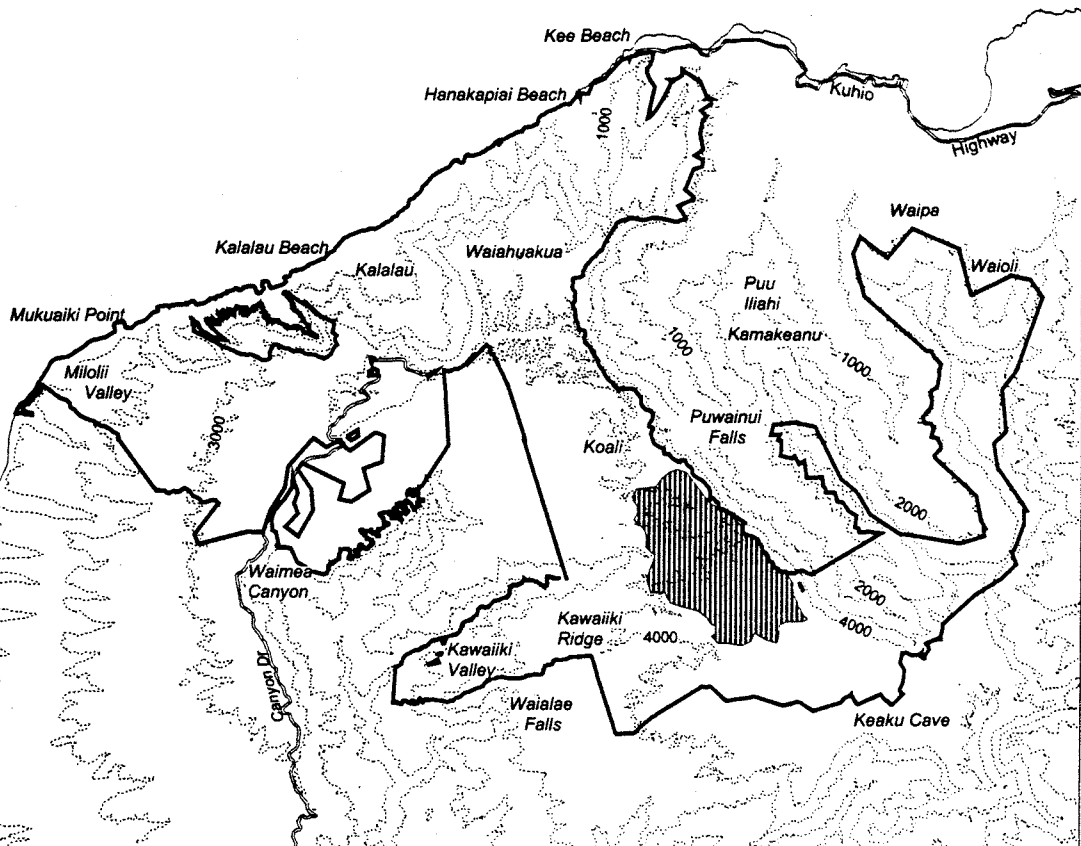

Map 180 Unit 11 - *Remya montgomeryi* - b

Critical Habitat Unit 11

Critical Habitat for
Remya montgomeryi - b

Elevation (1,000-ft. contours)

Major Road

Coastline

0 1 2 Miles

0 1 2 Kilometers