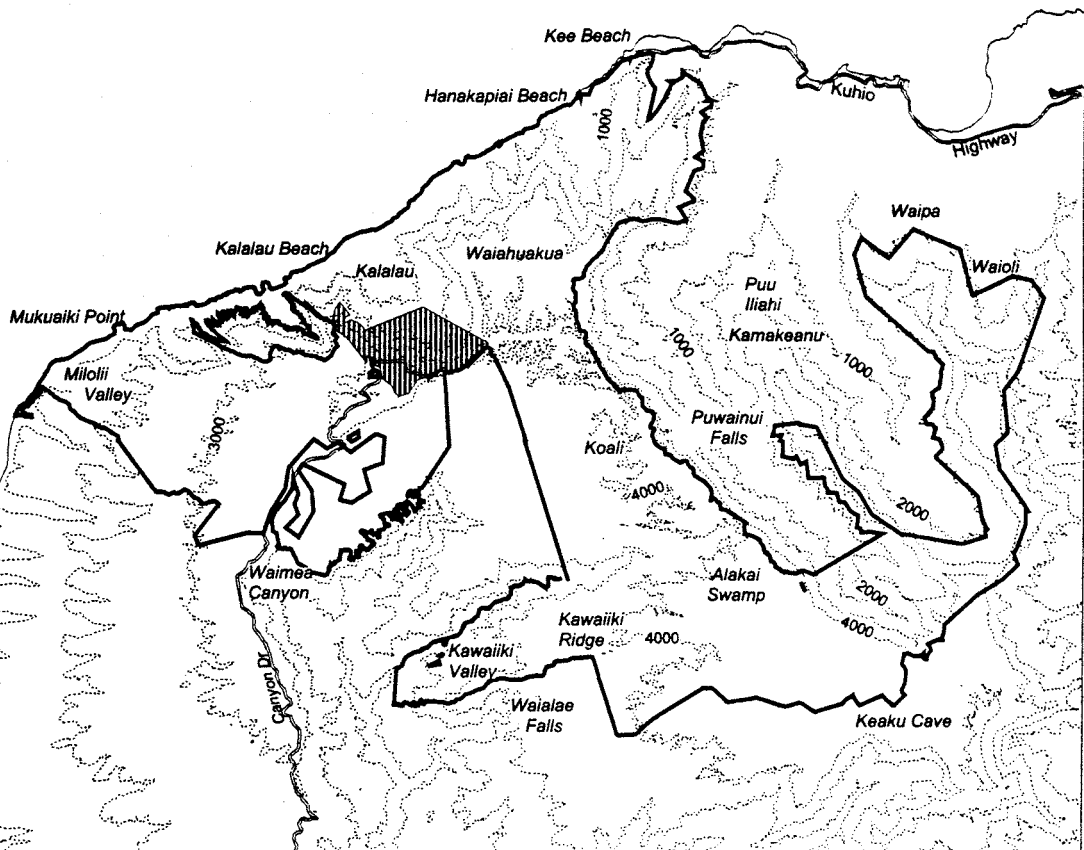

Map 181 Unit 11 - *Remya montgomeryi* - c

 Critical Habitat Unit 11

 Critical Habitat for
Remya montgomeryi - c

 Elevation (1,000-ft. contours)

 Major Road

 Coastline

0 1 2 Miles

0 1 2 Kilometers