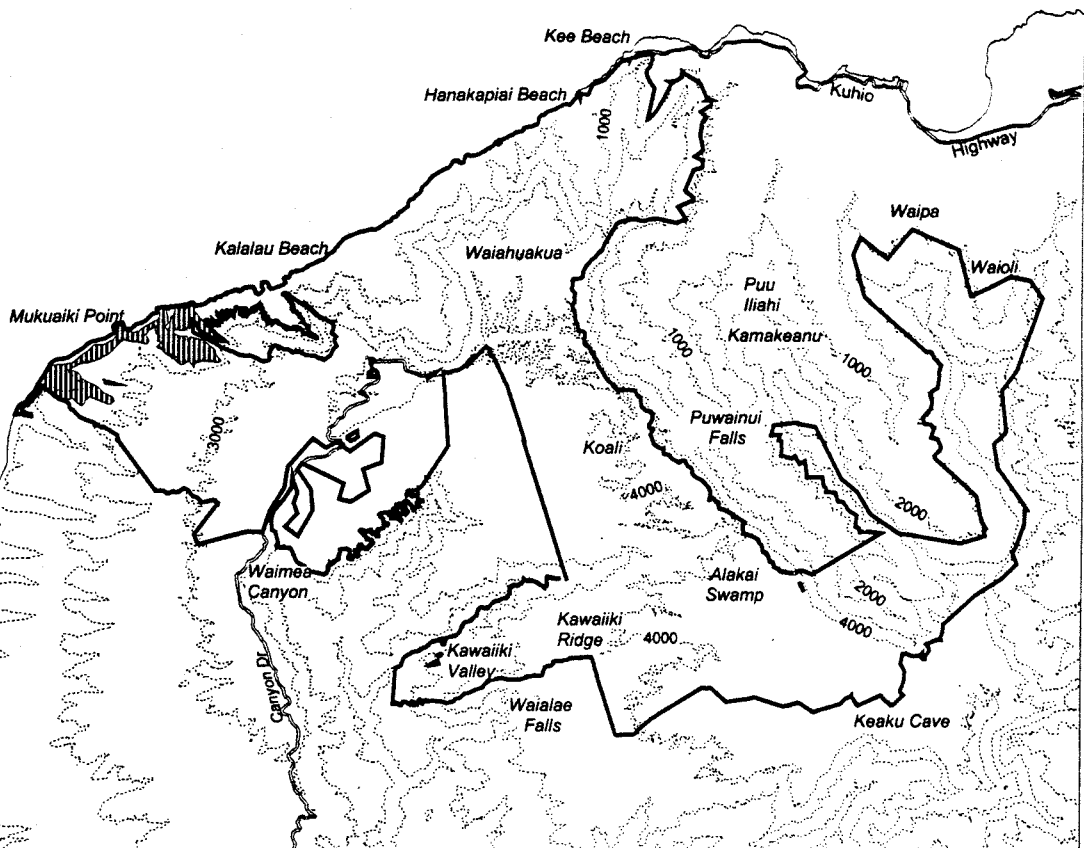

# Map 184 Unit 11 - *Schiedea apokremnos* - c

Critical Habitat Unit 11

Critical Habitat for  
*Schiedea apokremnos* - c

Elevation (1,000-ft. contours)

Major Road

Coastline

0 1 2 Miles

0 1 2 Kilometers