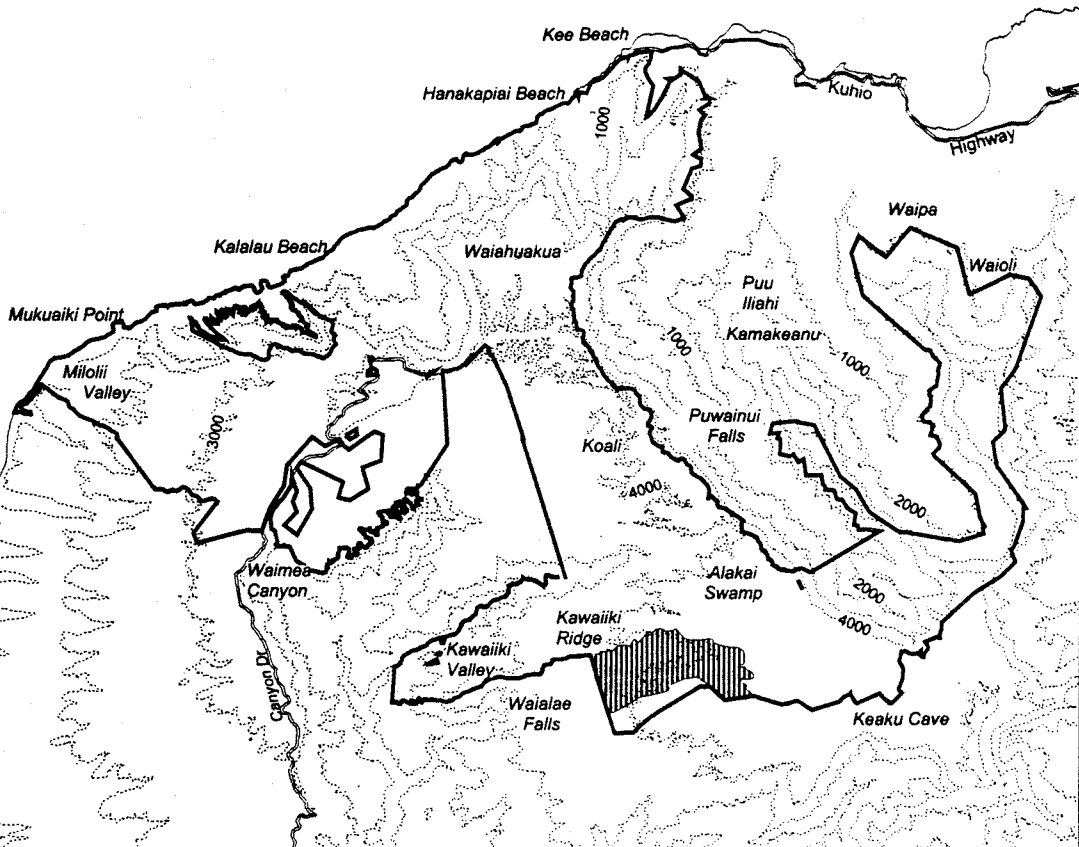

Map 185 Unit 11 - *Schiedea helleri - a*

Critical Habitat Unit 11

Critical Habitat for
Schiedea helleri - a

Elevation (1,000-ft. contours)

Major Road

Coastline

0 1 2 Miles

0 1 2 Kilometers